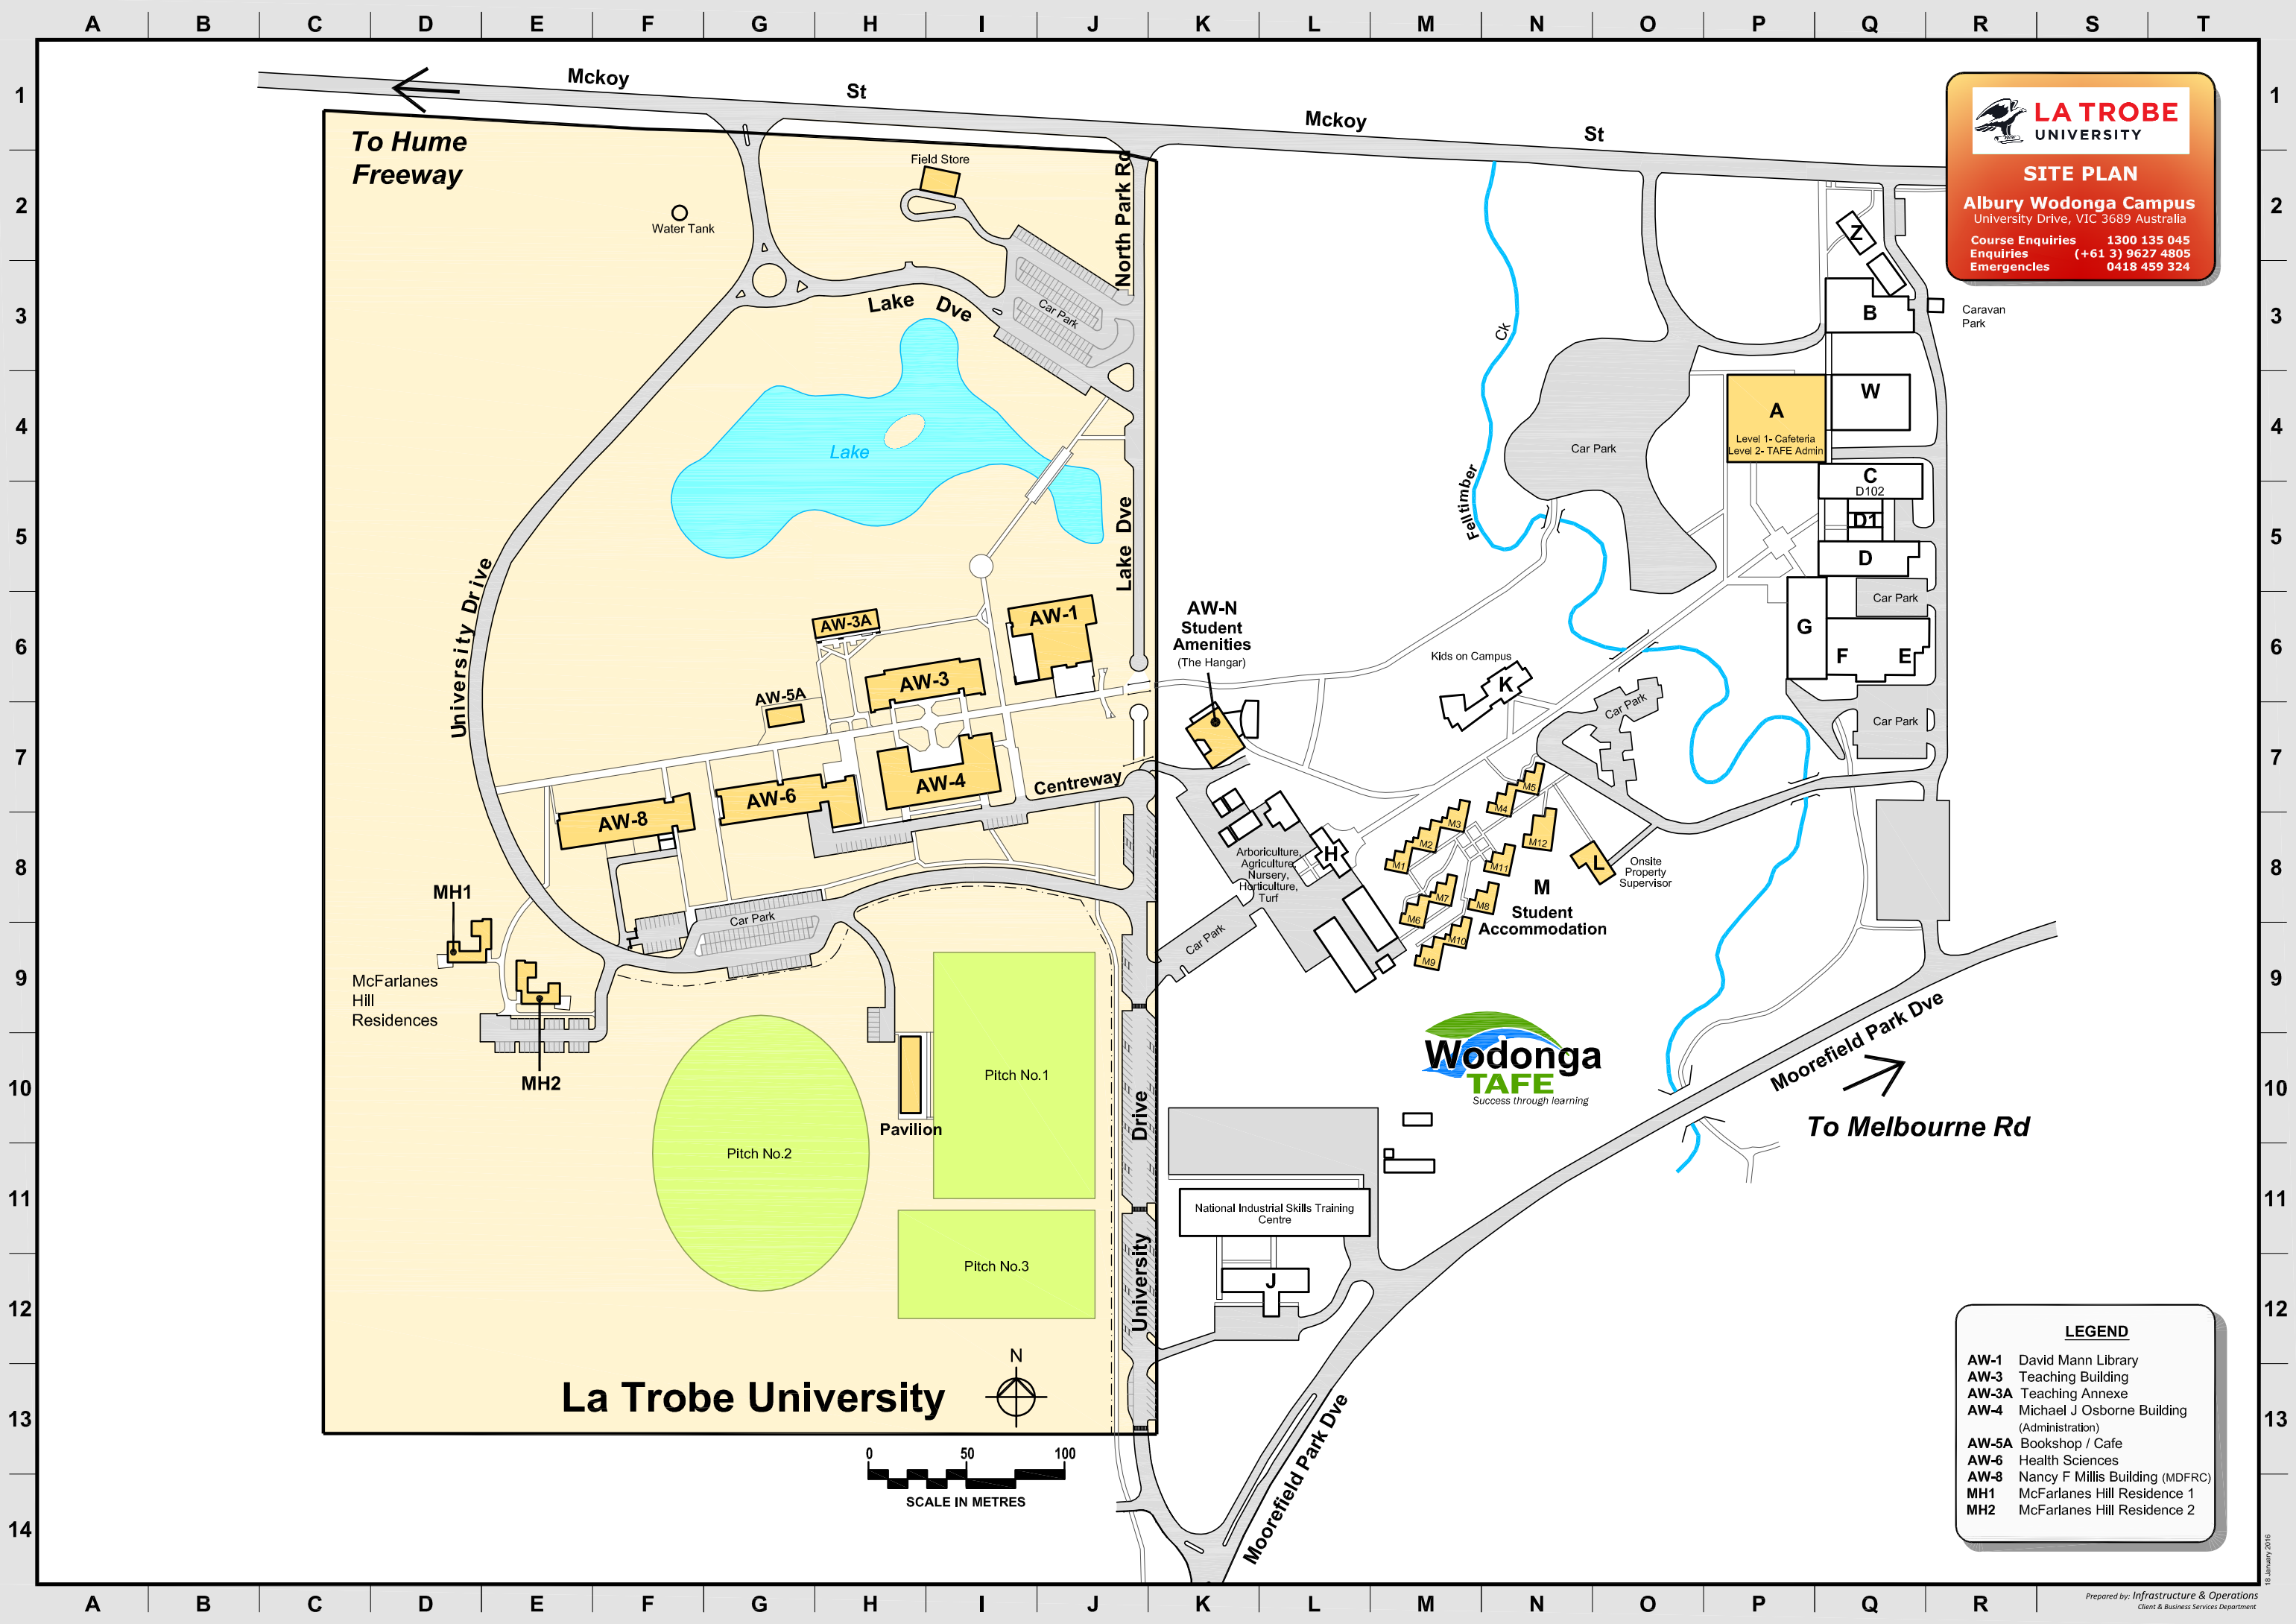

LA TROBE UNIVERSITY

SITE PLAN

Albury Wodonga Campus
University Drive, VIC 3689 Australia

Course Enquiries 1300 135 045
Enquiries (+61 3) 9627 4805
Emergencies 0418 459 324

La Trobe University

LEGEND

AW-1	David Mann Library
AW-3	Teaching Building
AW-3A	Teaching Annexe
AW-4	Michael J Osborne Building (Administration)
AW-5A	Bookshop / Cafe
AW-6	Health Sciences
AW-8	Nancy F Millis Building (MDFRC)
MH1	McFarlanes Hill Residence 1
MH2	McFarlanes Hill Residence 2