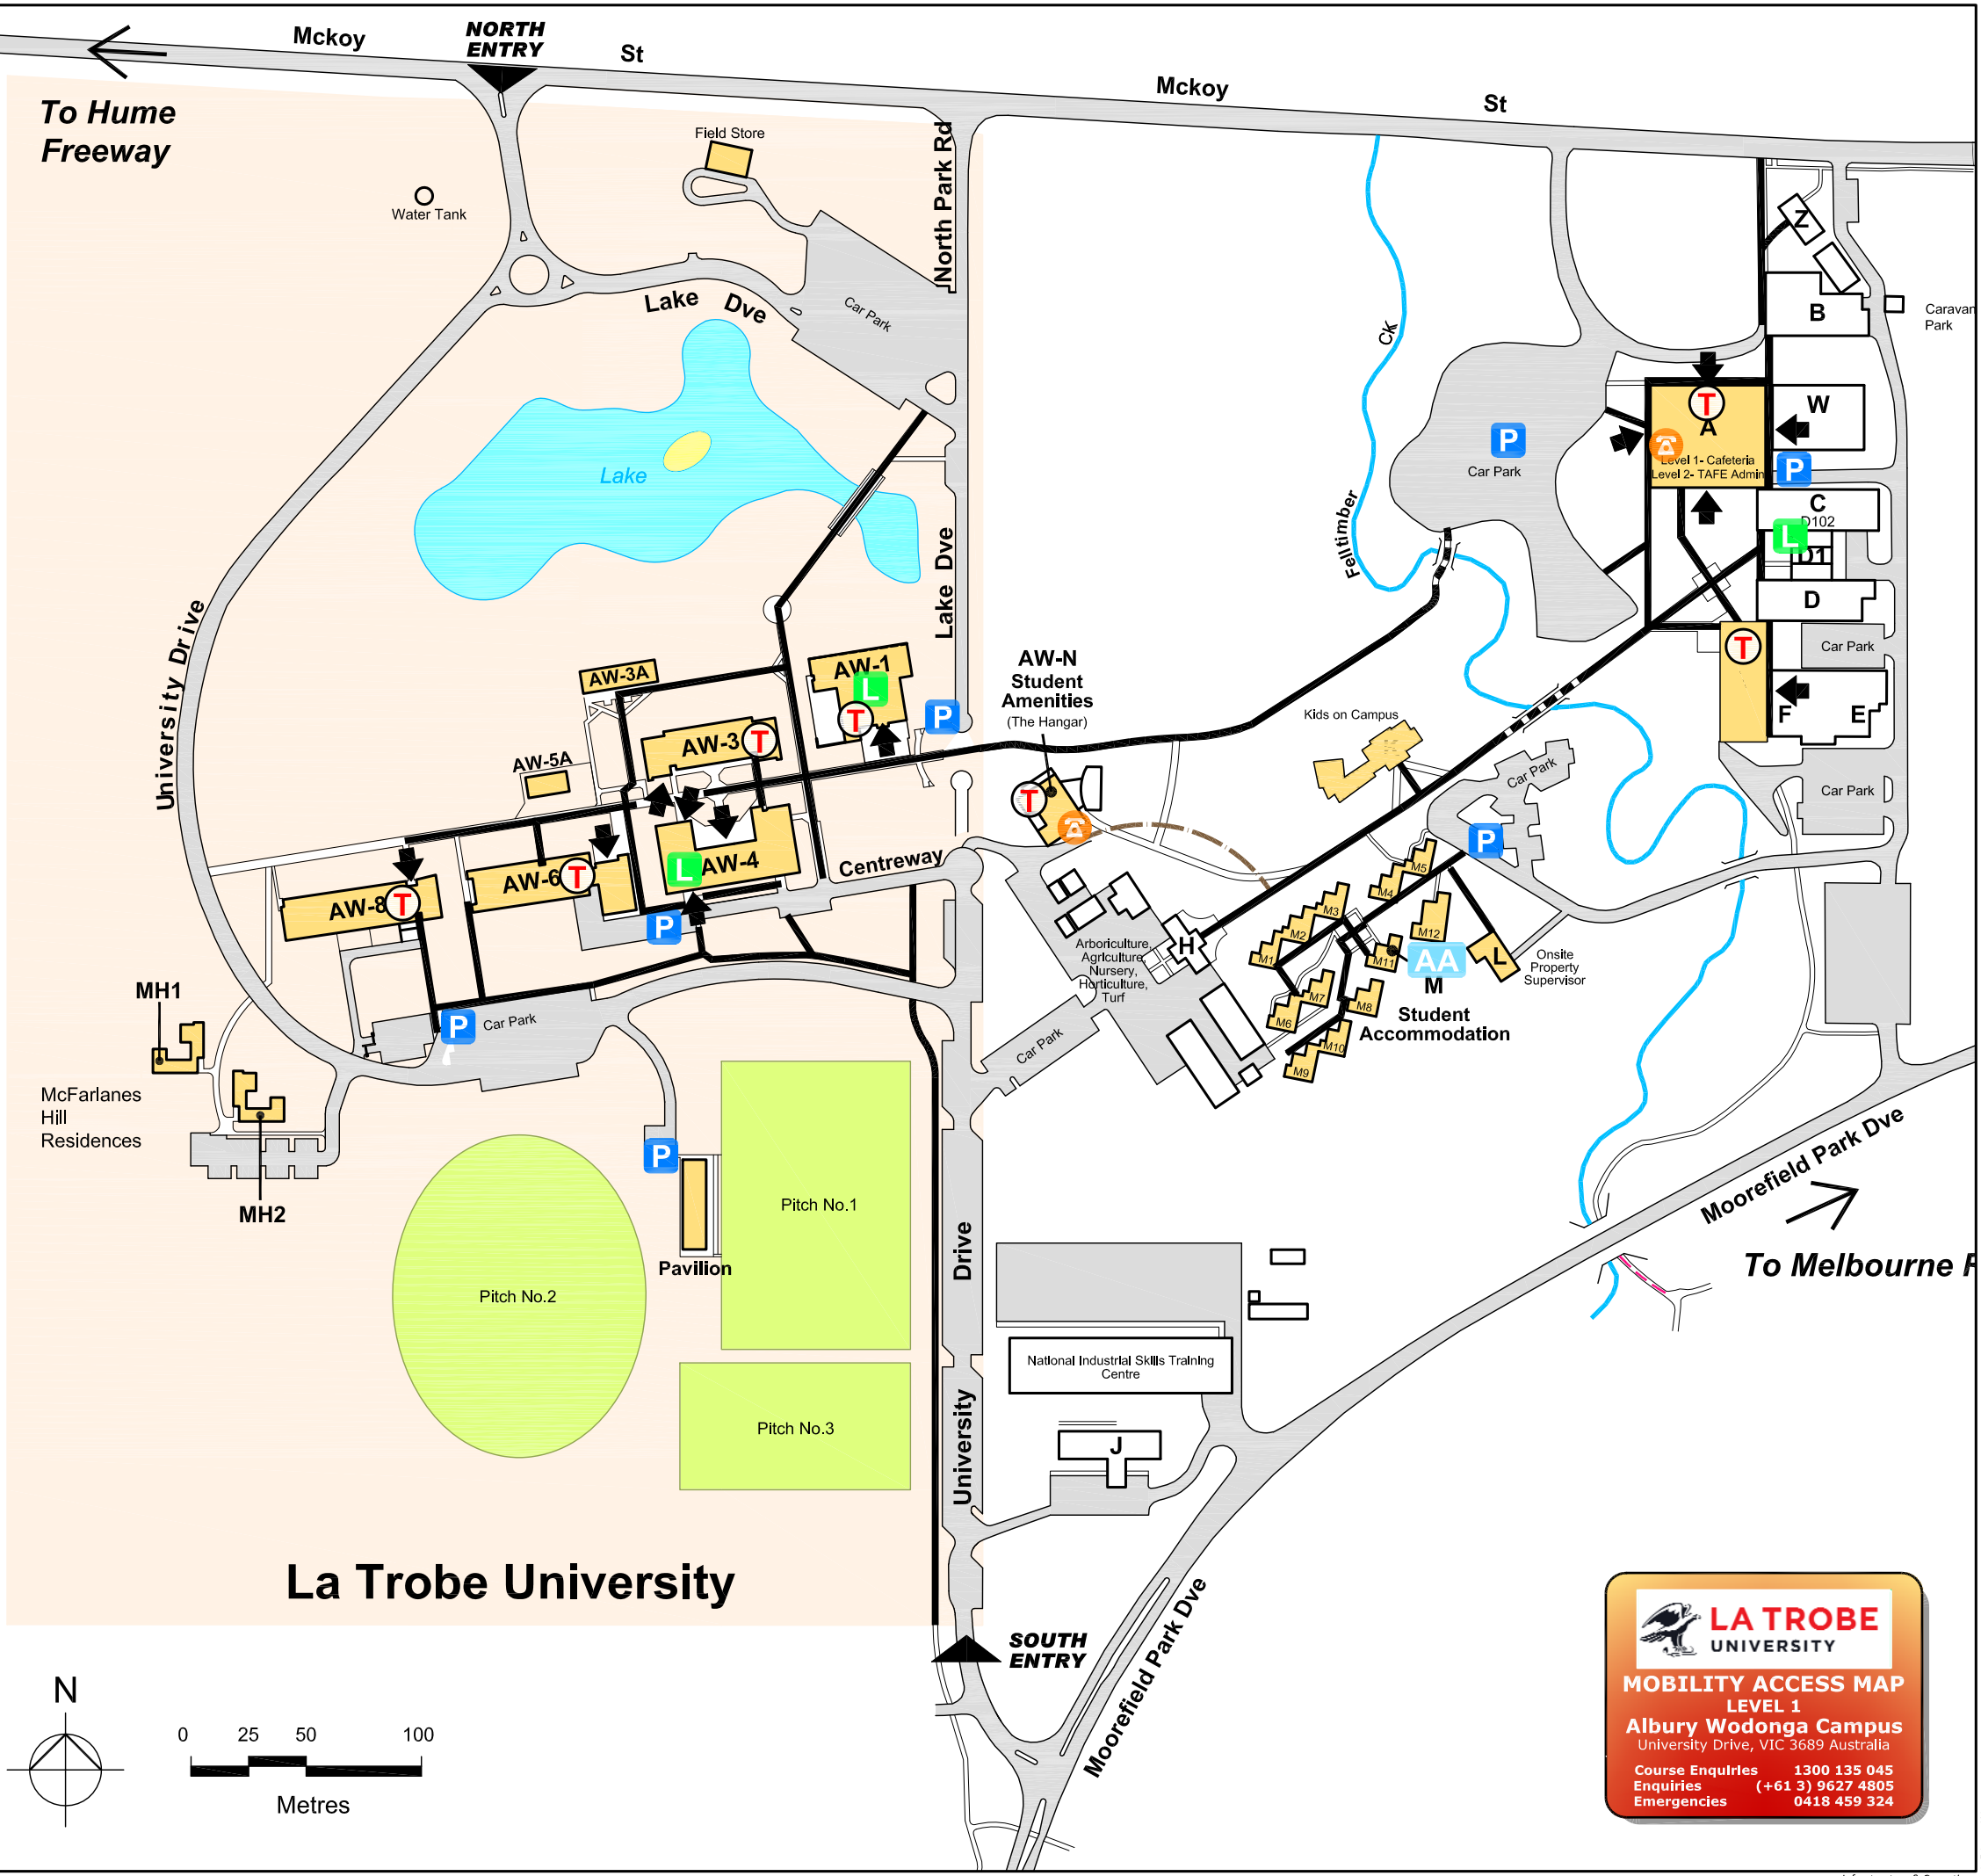

KEY

- AUTOMATED DOORS
- ACCESSIBLE TOILETS
- DESIGNATED PARKING
- LIFTS
- ACCESSIBLE ACCOMMODATION
- ACCESSIBLE PATHWAYS
- WOODEN BRIDGE
- GRAVEL PATHWAYS
- PATHWAYS

EMERGENCIES/ SECURITY: 0418 459 324
SECURITY ESCORT: 0418 656 440

LEGEND:

- AW-1** Library
- AW-3** Teaching Building
- AW-3A** Teaching Annexe
- AW-4** Michael J Osborne Building
Student Administration, Department of Environmental Management & Ecology, Student Computing Labs, Audio Visual
- AW-5A** Cafe / Bookshop
- AW-6** Health Sciences
- AW-8** Nancy F Millis Building
Science Teaching Labs, Murray-Darling Freshwater Research Centre
- MH1** McFarlanes Hill Residence 1
- MH2** McFarlanes Hill Residence 2
- A.** TAFE Administration, Cafeteria, Res. Manager
- F.** Valleys Restaurant
- K.** Kids on Campus
- M.** Student Residences
- AW-N** Student Association (The Hangar)

La Trobe University

LA TROBE UNIVERSITY
MOBILITY ACCESS MAP
LEVEL 1
Albury Wodonga Campus
 University Drive, VIC 3689 Australia
 Course Enquiries 1300 135 045
 Enquiries (+61 3) 9627 4805
 Emergencies 0418 459 324