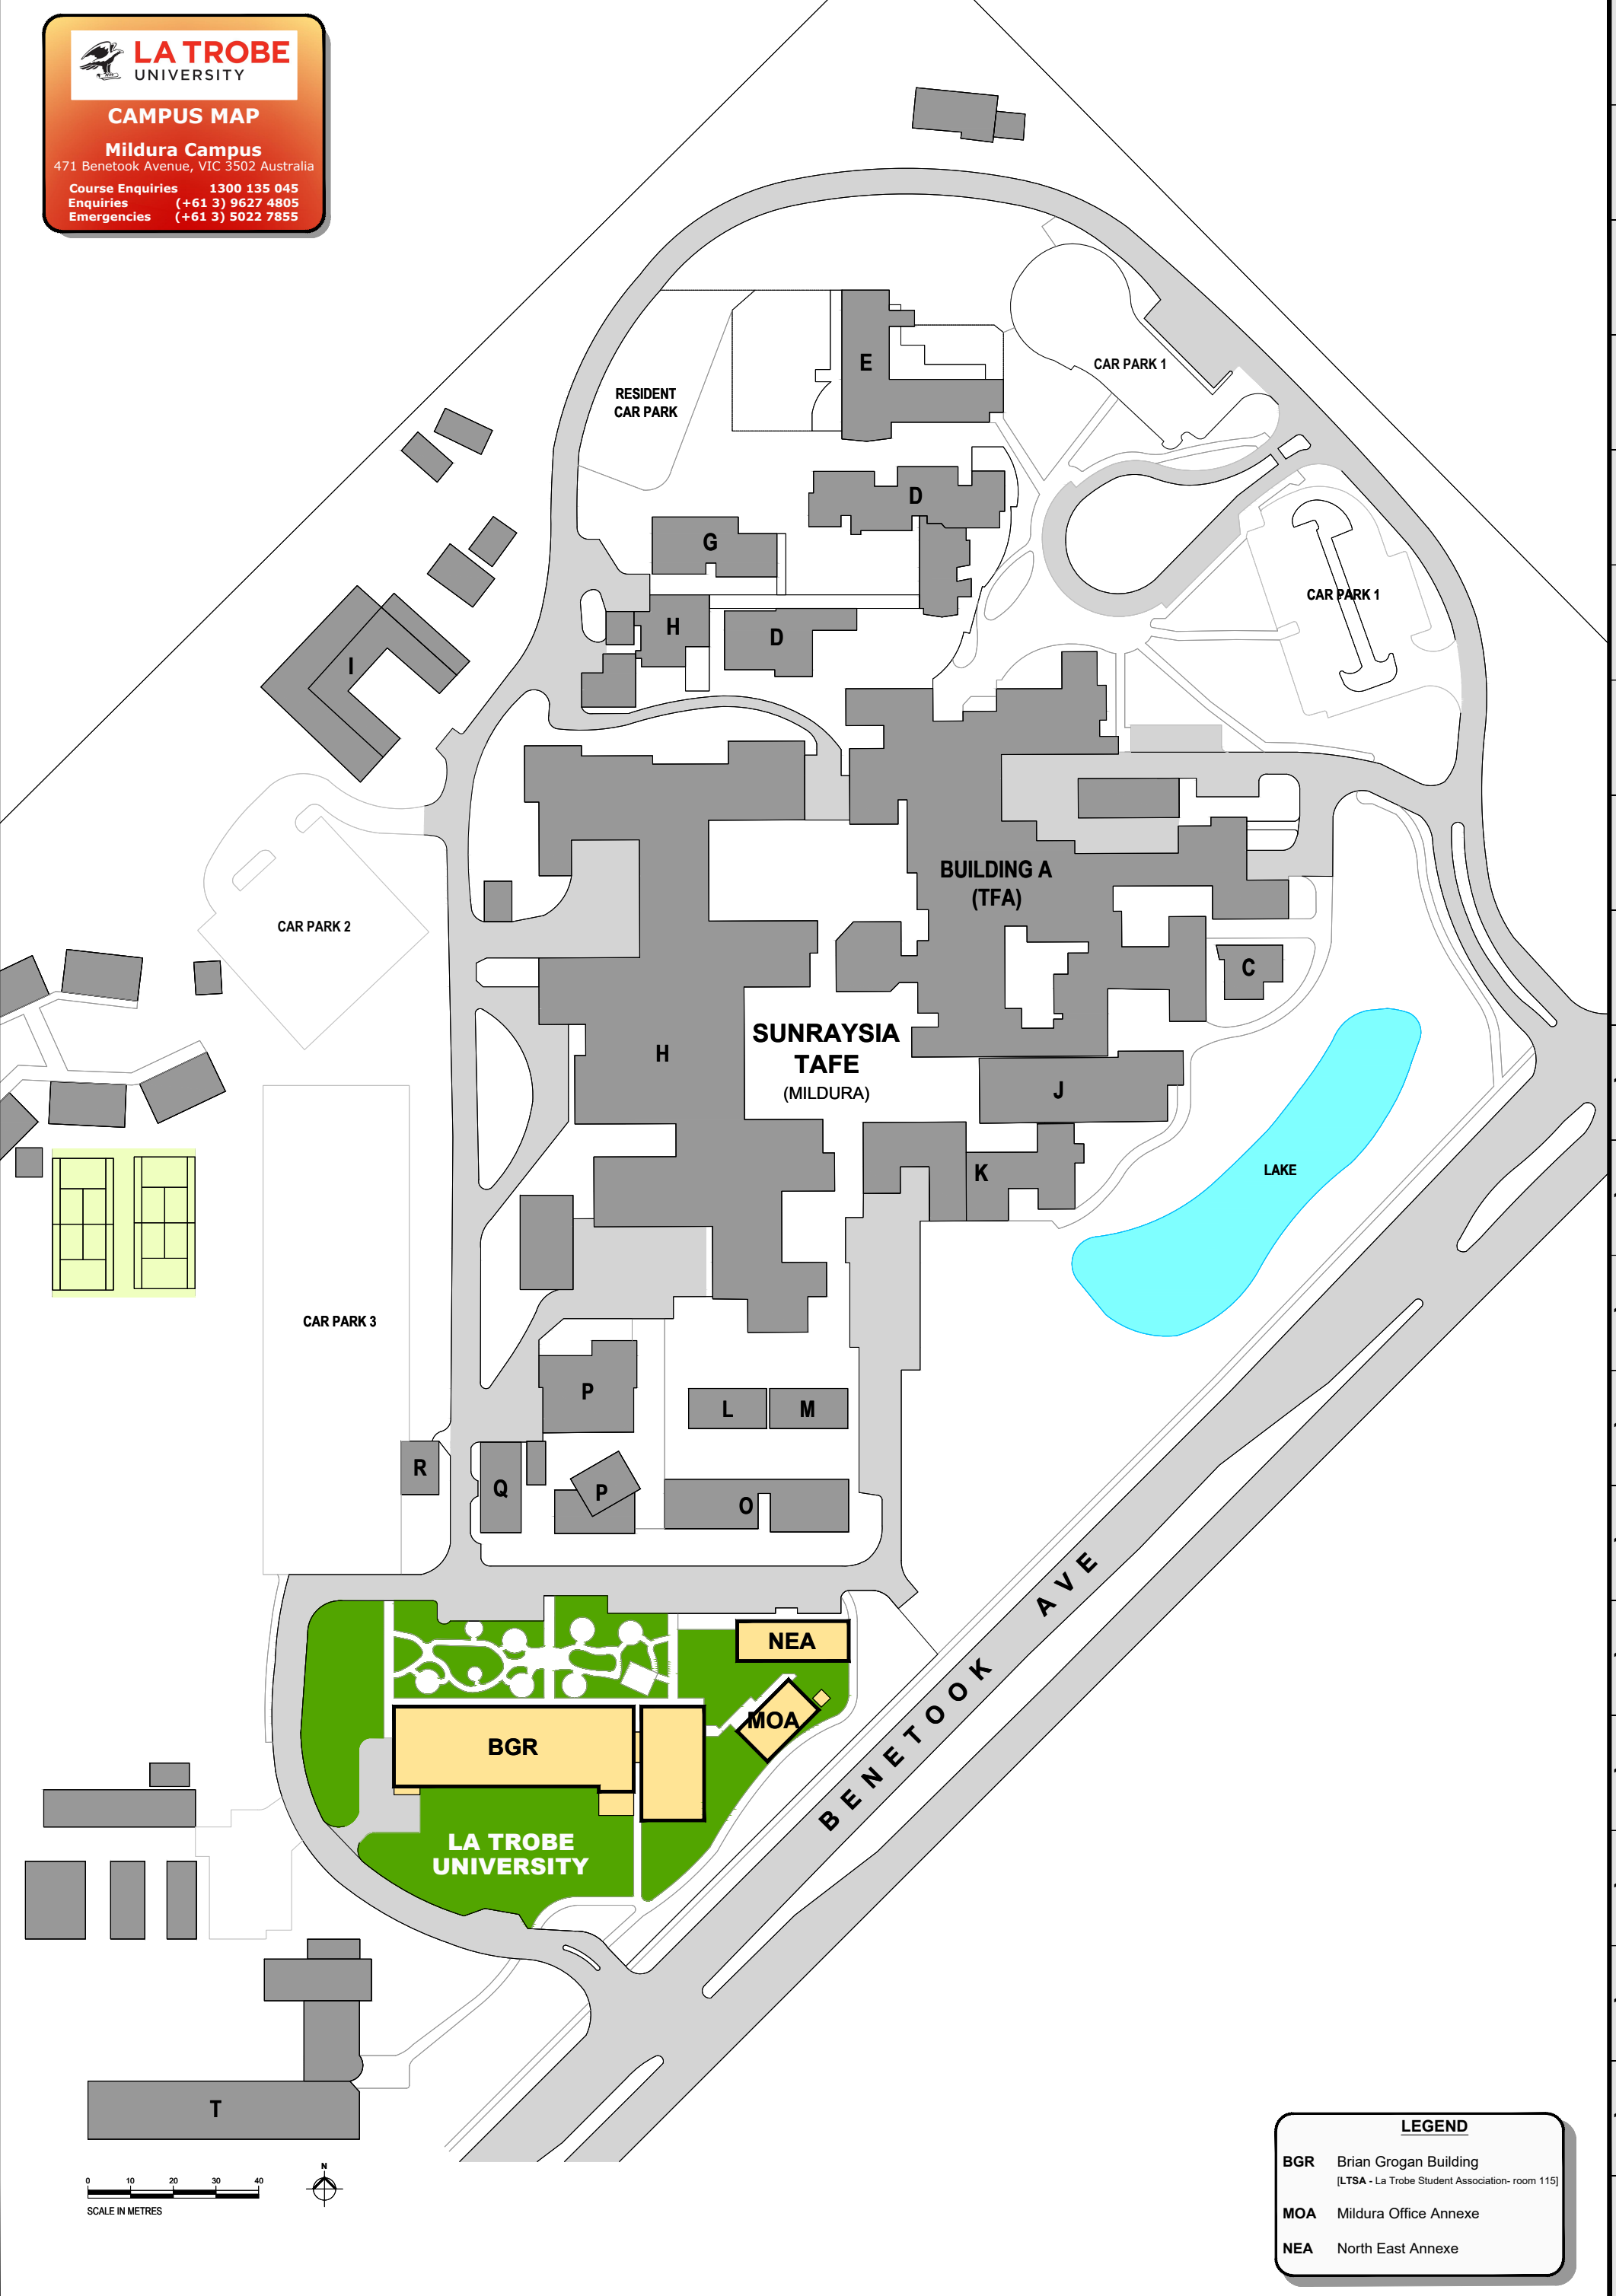

A B C D E F G H I J K L M N

1
2
3
4
5
6
7
8
9
10
11
12
13
14
15
16
17
18
19
20

LA TROBE UNIVERSITY

CAMPUS MAP

Mildura Campus
471 Benetook Avenue, VIC 3502 Australia

Course Enquiries 1300 135 045
Enquiries (+61 3) 9627 4805
Emergencies (+61 3) 5022 7855

LEGEND

BGR Brian Grogan Building
(LTSA - La Trobe Student Association- room 115)

MOA Mildura Office Annexe

NEA North East Annexe

A B C D E F G H I J K L M N