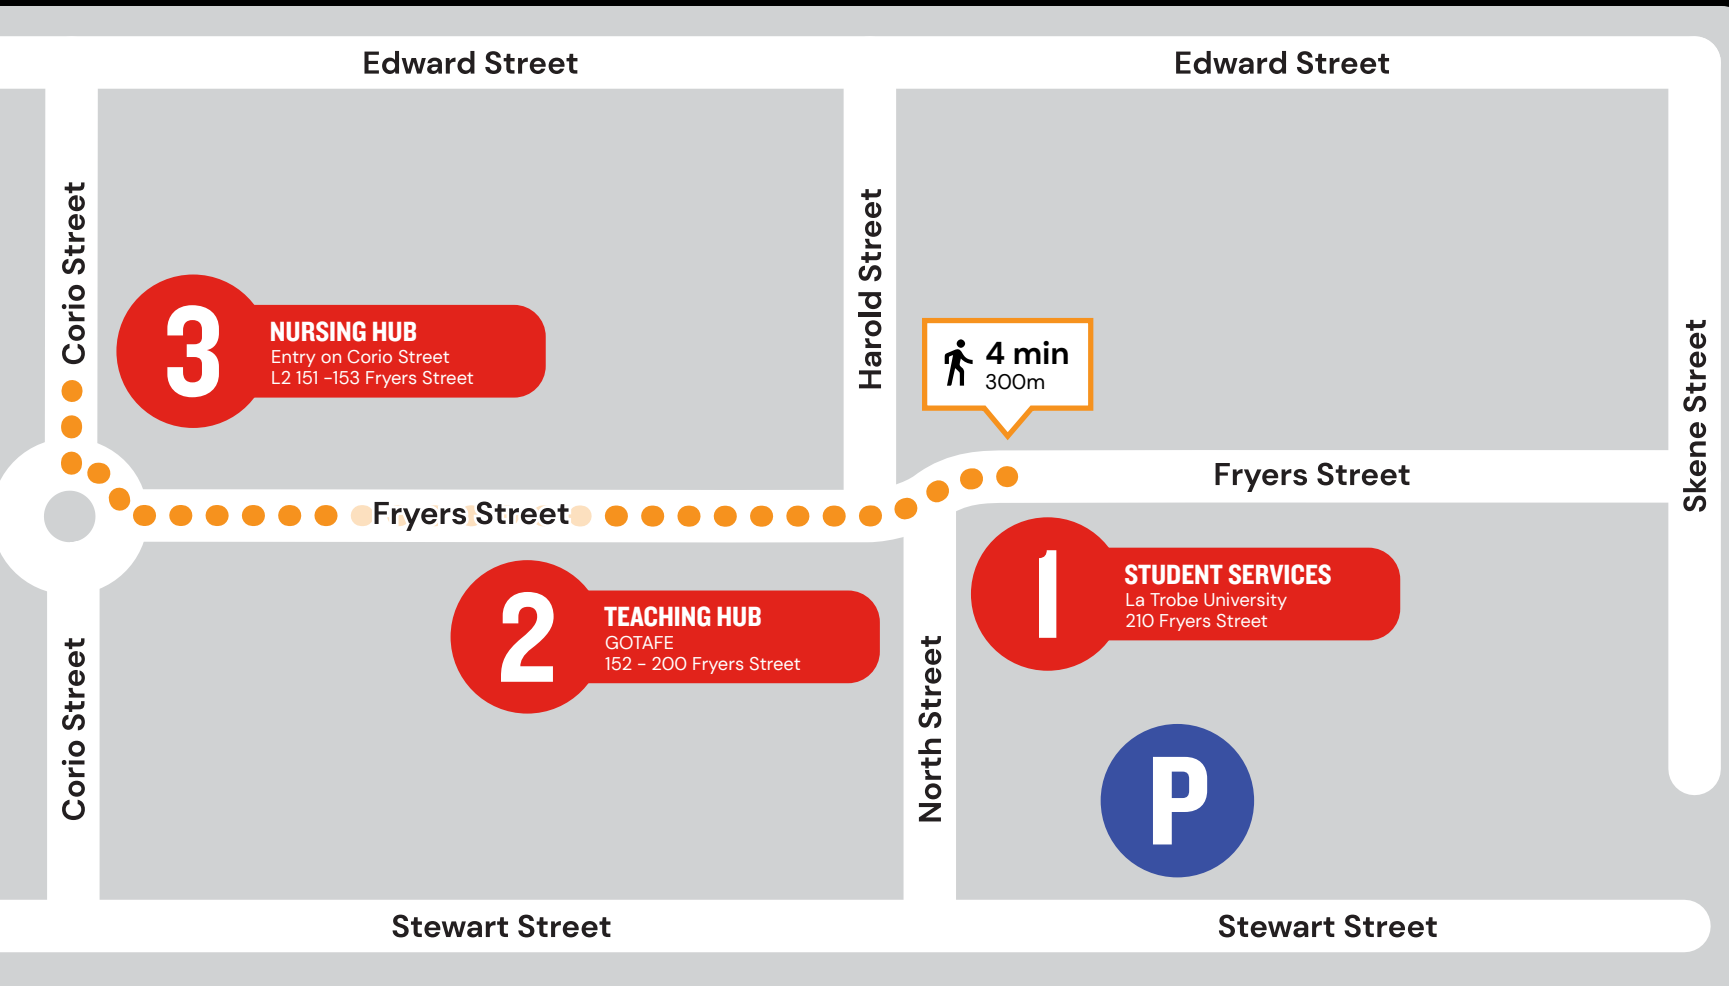

SHEPPARTON TEMPORARY CAMPUS MAP 2023-24

1 STUDENT SERVICES
La Trobe University
210 Fryers Street

- Library
- Ask La Trobe
- Student Advising
- Indigenous Services
- Campus Operations
- Student Engagement

2 TEACHING HUB
GOTAFE
152 - 200 Fryers Street

- Lecture room 01
- Lecture room 02
- Lecture room 03

3 NURSING HUB
Entry on Corio Street
L2 151 -153 Fryers Street

- Nursing Lab
- Lecture room 04

P PARKING
La Trobe University
Entry on Stewart Street

- No change
- Staff parking
- GoGet vehicles

In partnership with the Federal Government, La Trobe is improving and expanding the Shepparton campus. The Shepparton Campus Reimagined Project will help us plan for the future, meet the increasing demand for higher education in the region and respond to local workforce shortages.