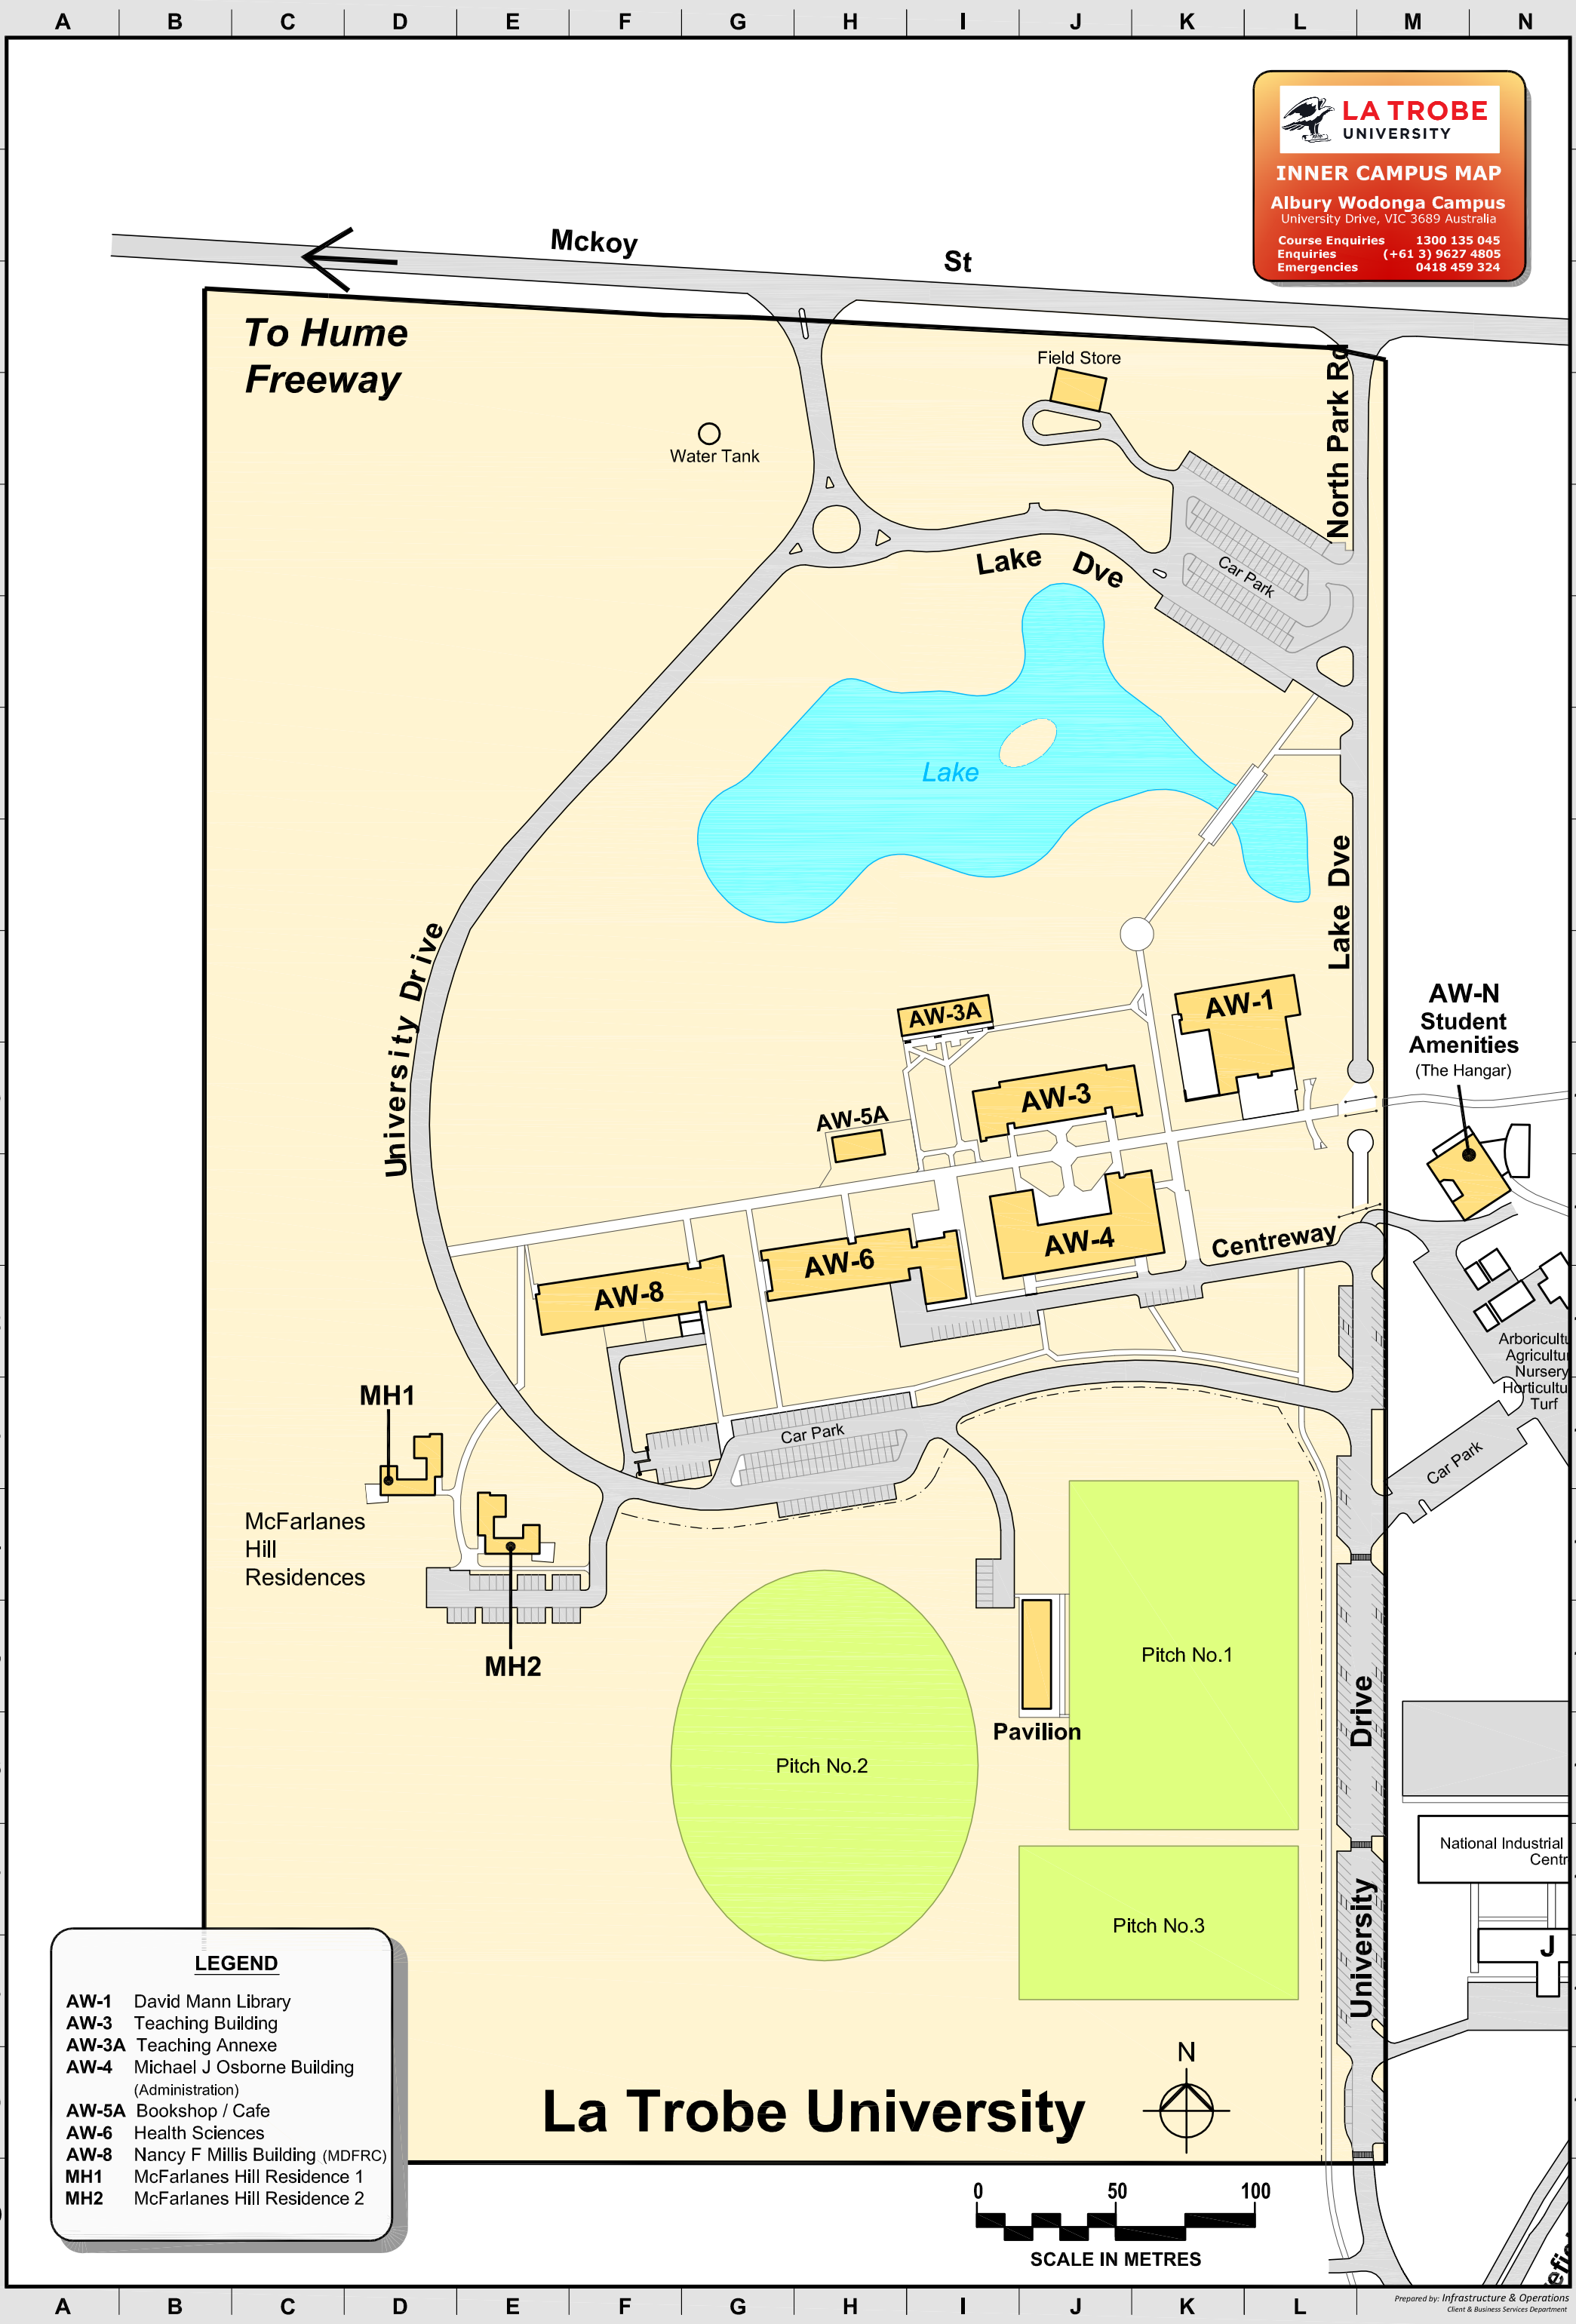

LA TROBE UNIVERSITY

INNER CAMPUS MAP

Albury Wodonga Campus
University Drive, VIC 3689 Australia

Course Enquiries 1300 135 045
Enquiries (+61 3) 9627 4805
Emergencies 0418 459 324

LEGEND

AW-1	David Mann Library
AW-3	Teaching Building
AW-3A	Teaching Annexe
AW-4	Michael J Osborne Building (Administration)
AW-5A	Bookshop / Cafe
AW-6	Health Sciences
AW-8	Nancy F Millis Building (MDFRC)
MH1	McFarlanes Hill Residence 1
MH2	McFarlanes Hill Residence 2

La Trobe University