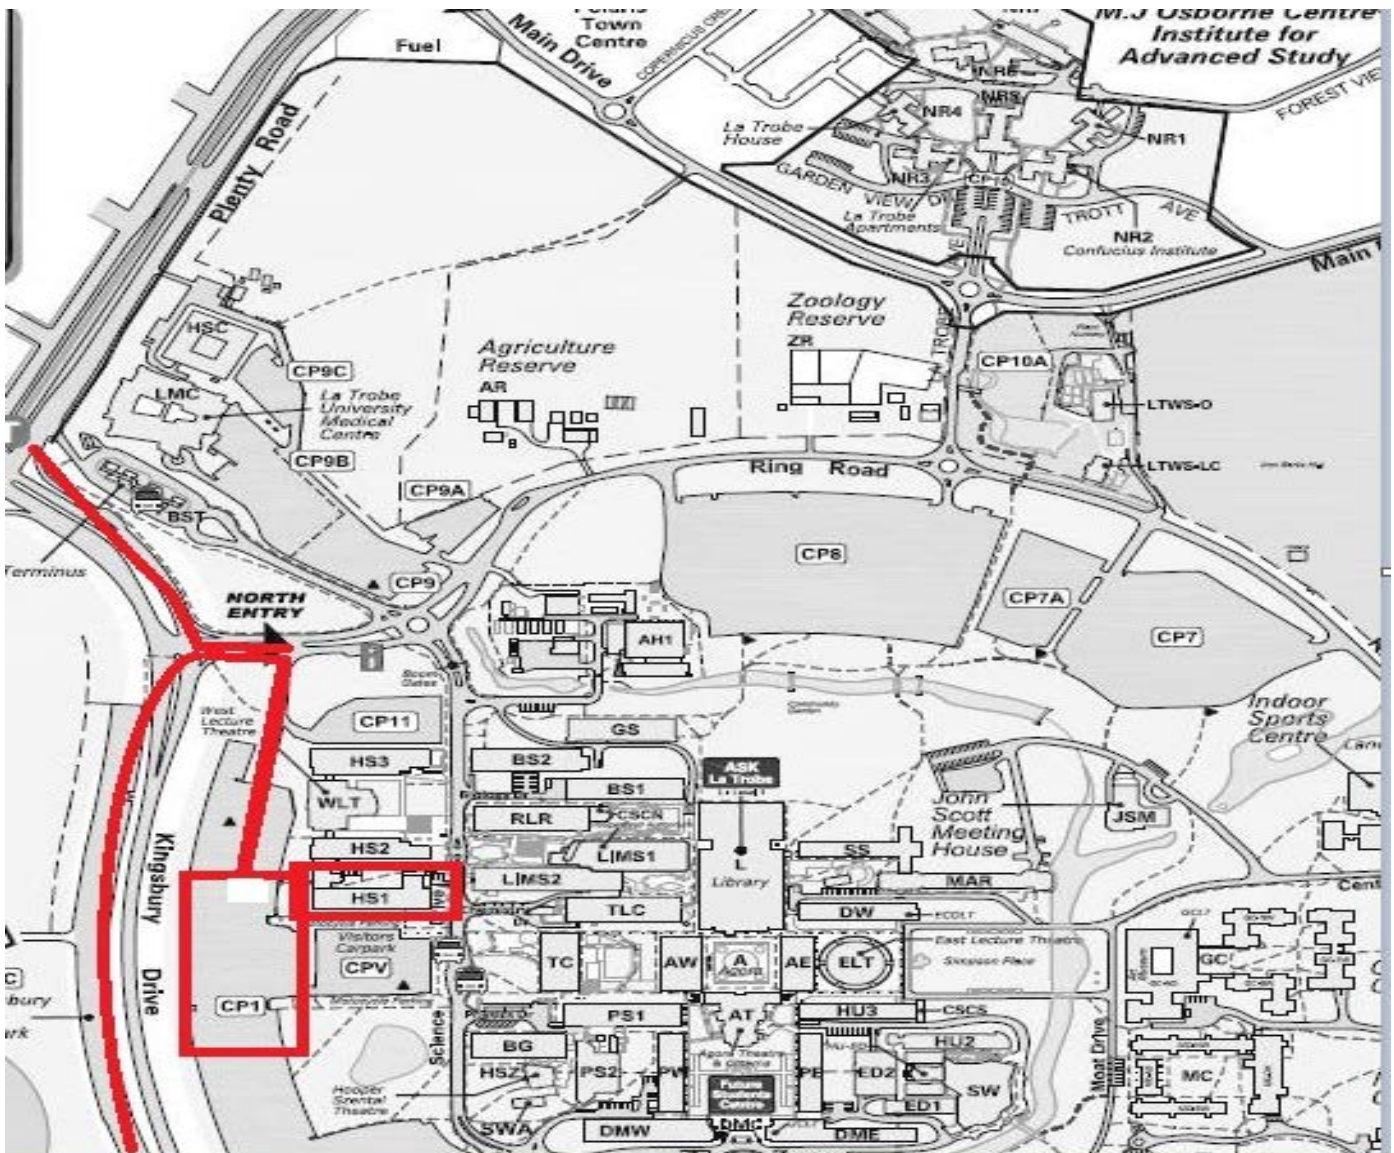

## Directions and Car Parking Information

You can get **FREE** parking when you come for a session at La Trobe Communication Clinic. Please park in Car Park 1 when you have a clinic appointment. You can also use Google Maps by entering “Car Park 1—La Trobe University” into the search bar

- Enter the University from Kingsbury Drive, turn into the **NORTH ENTRY**  
This is at the Plenty Road end of Kingsbury Drive.

- Immediately turn right towards Car Park 1.

Once you turn into car park 1. You will come to a small round about, veer to the left. You will locate the reserved parking bays on your left hand side in front of the HS1 building.

Please park in the Red Bays marked " RESERVED CLINIC" in car park 1 (as marked in green above) and walk down the walkway to the entry at the front of the Health Sciences 1 (HS1) building.

For Public Transport options please see <http://www.latrobe.edu.au/transport-central/public-transport>