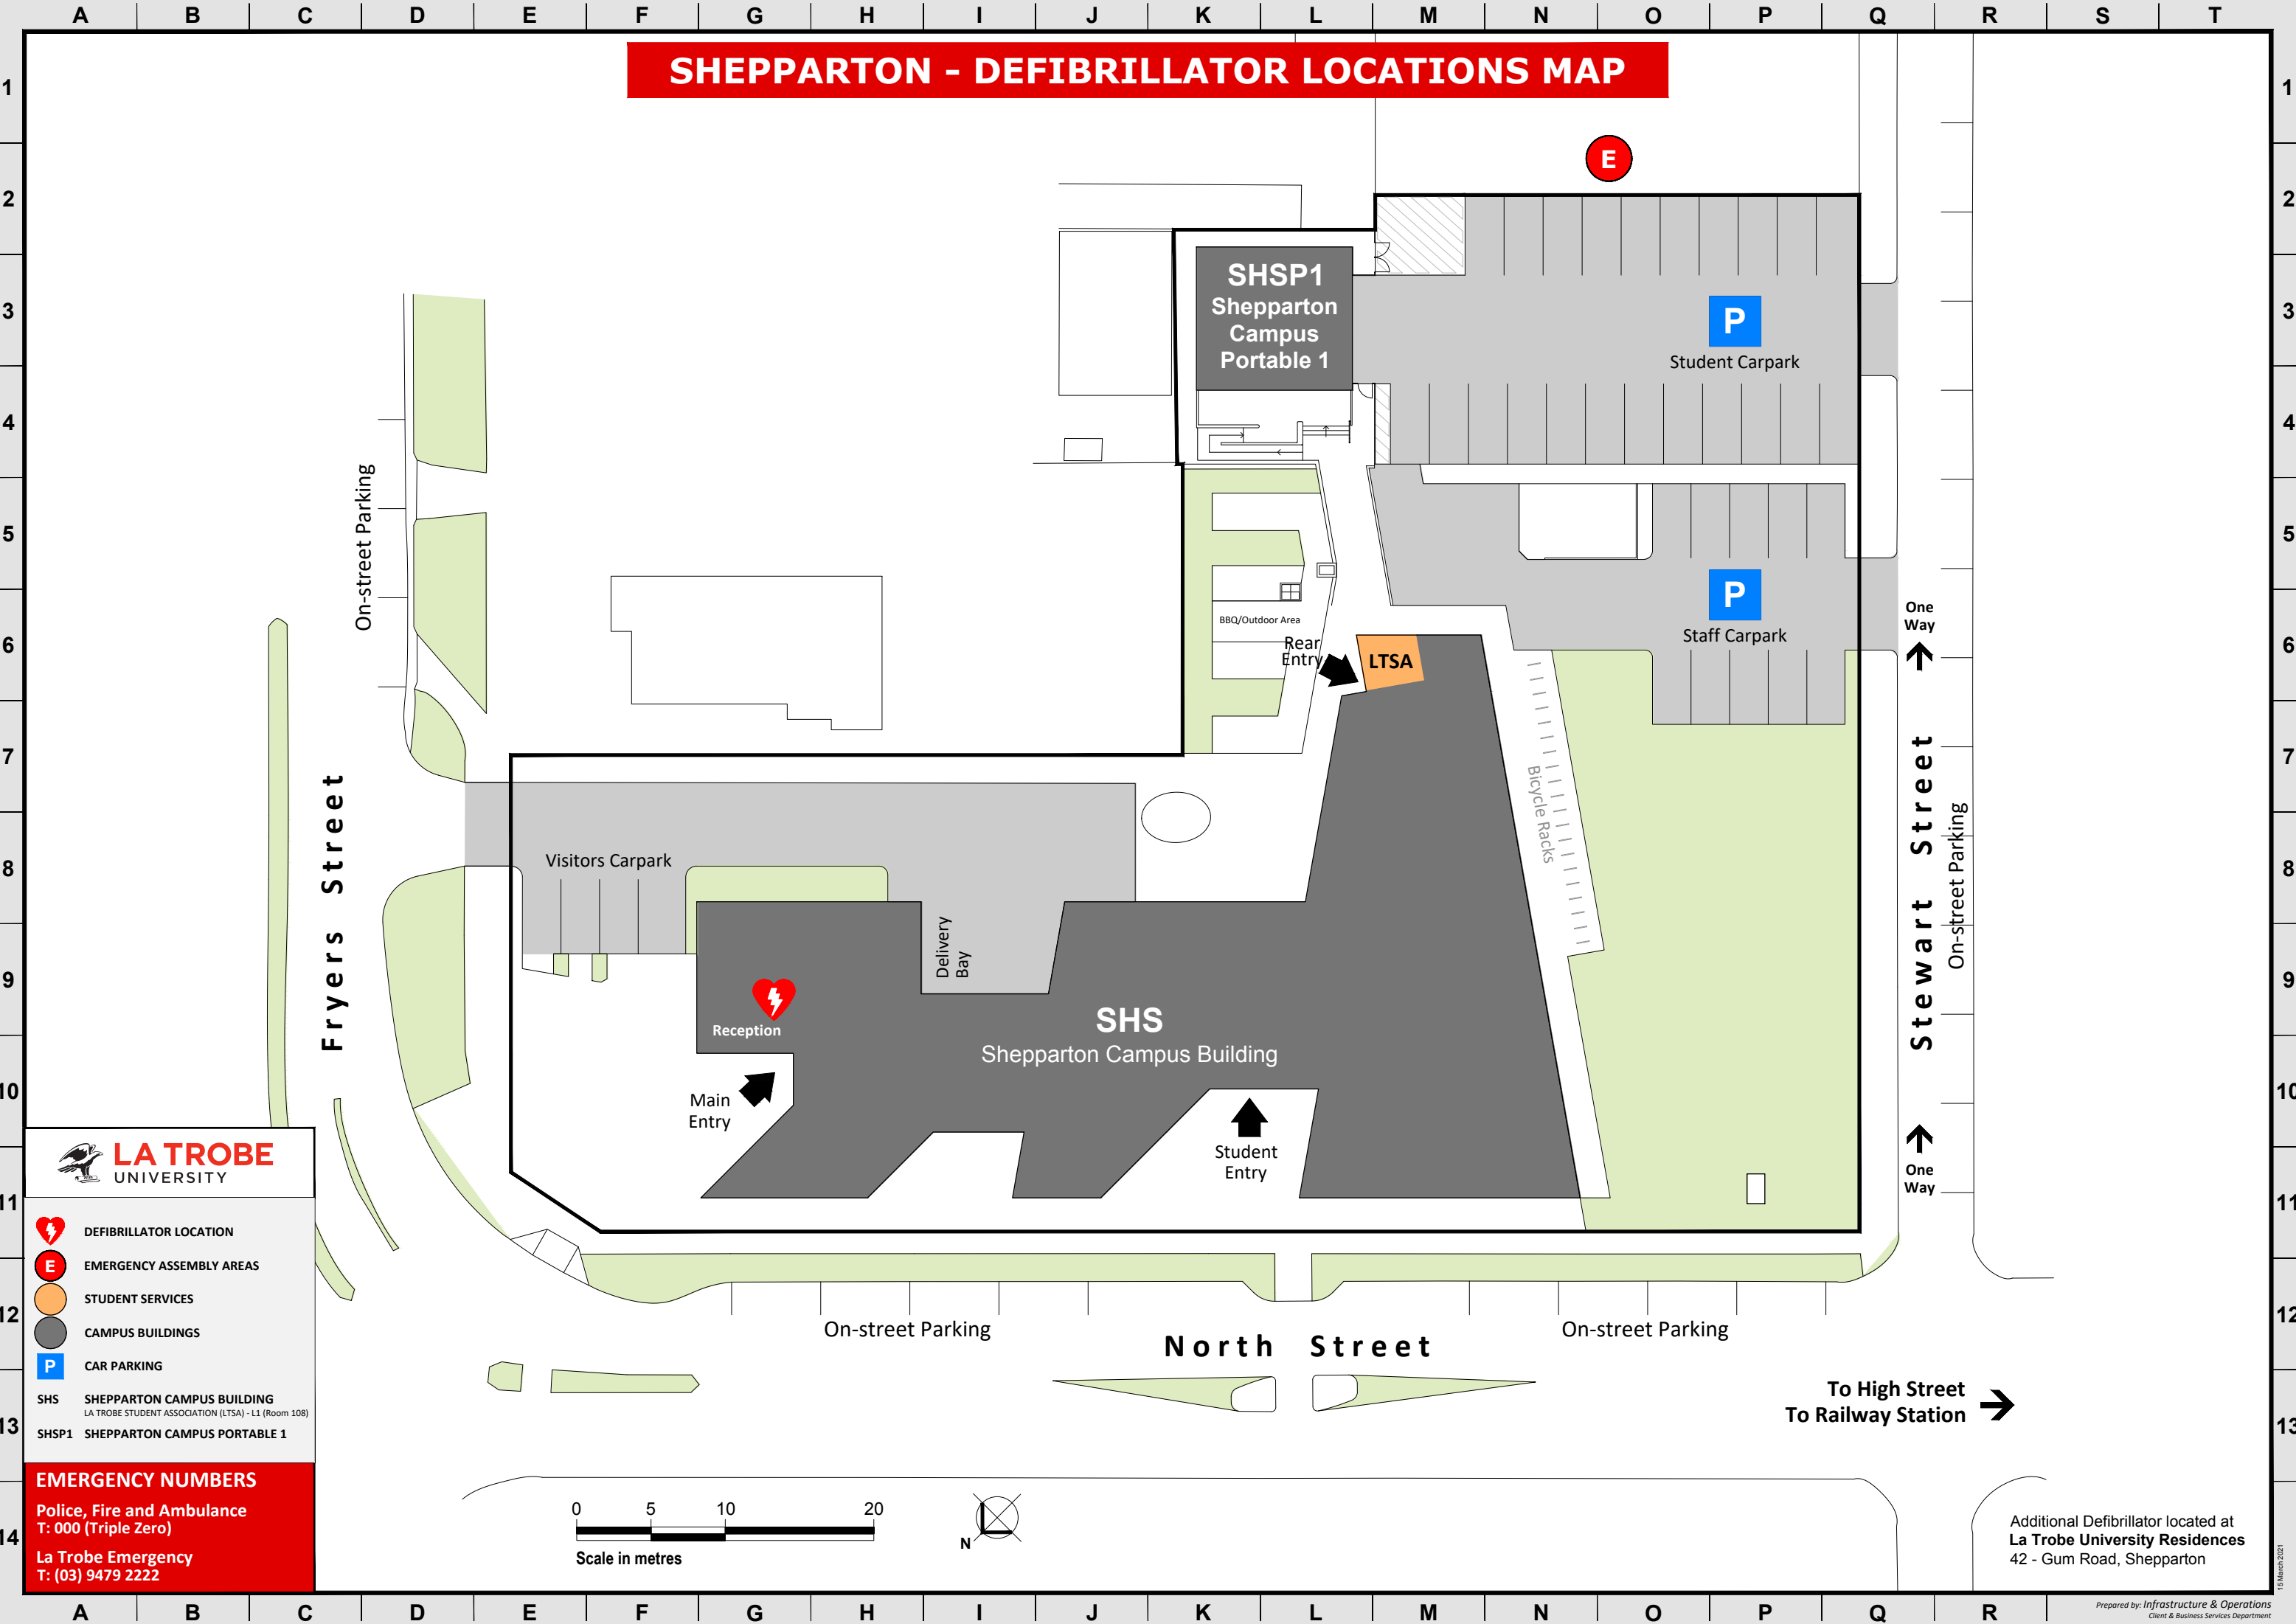

SHEPPARTON - DEFIBRILLATOR LOCATIONS MAP

LA TROBE UNIVERSITY

- DEFIBRILLATOR LOCATION
- EMERGENCY ASSEMBLY AREAS
- STUDENT SERVICES
- CAMPUS BUILDINGS
- CAR PARKING
- SHS SHEPPARTON CAMPUS BUILDING
LA TROBE STUDENT ASSOCIATION (L TSA) - L1 (Room 108)
- SHSP1 SHEPPARTON CAMPUS PORTABLE 1

EMERGENCY NUMBERS

Police, Fire and Ambulance
T: 000 (Triple Zero)

La Trobe Emergency
T: (03) 9479 2222

To High Street
To Railway Station →

Additional Defibrillator located at
La Trobe University Residences
42 - Gum Road, Shepparton