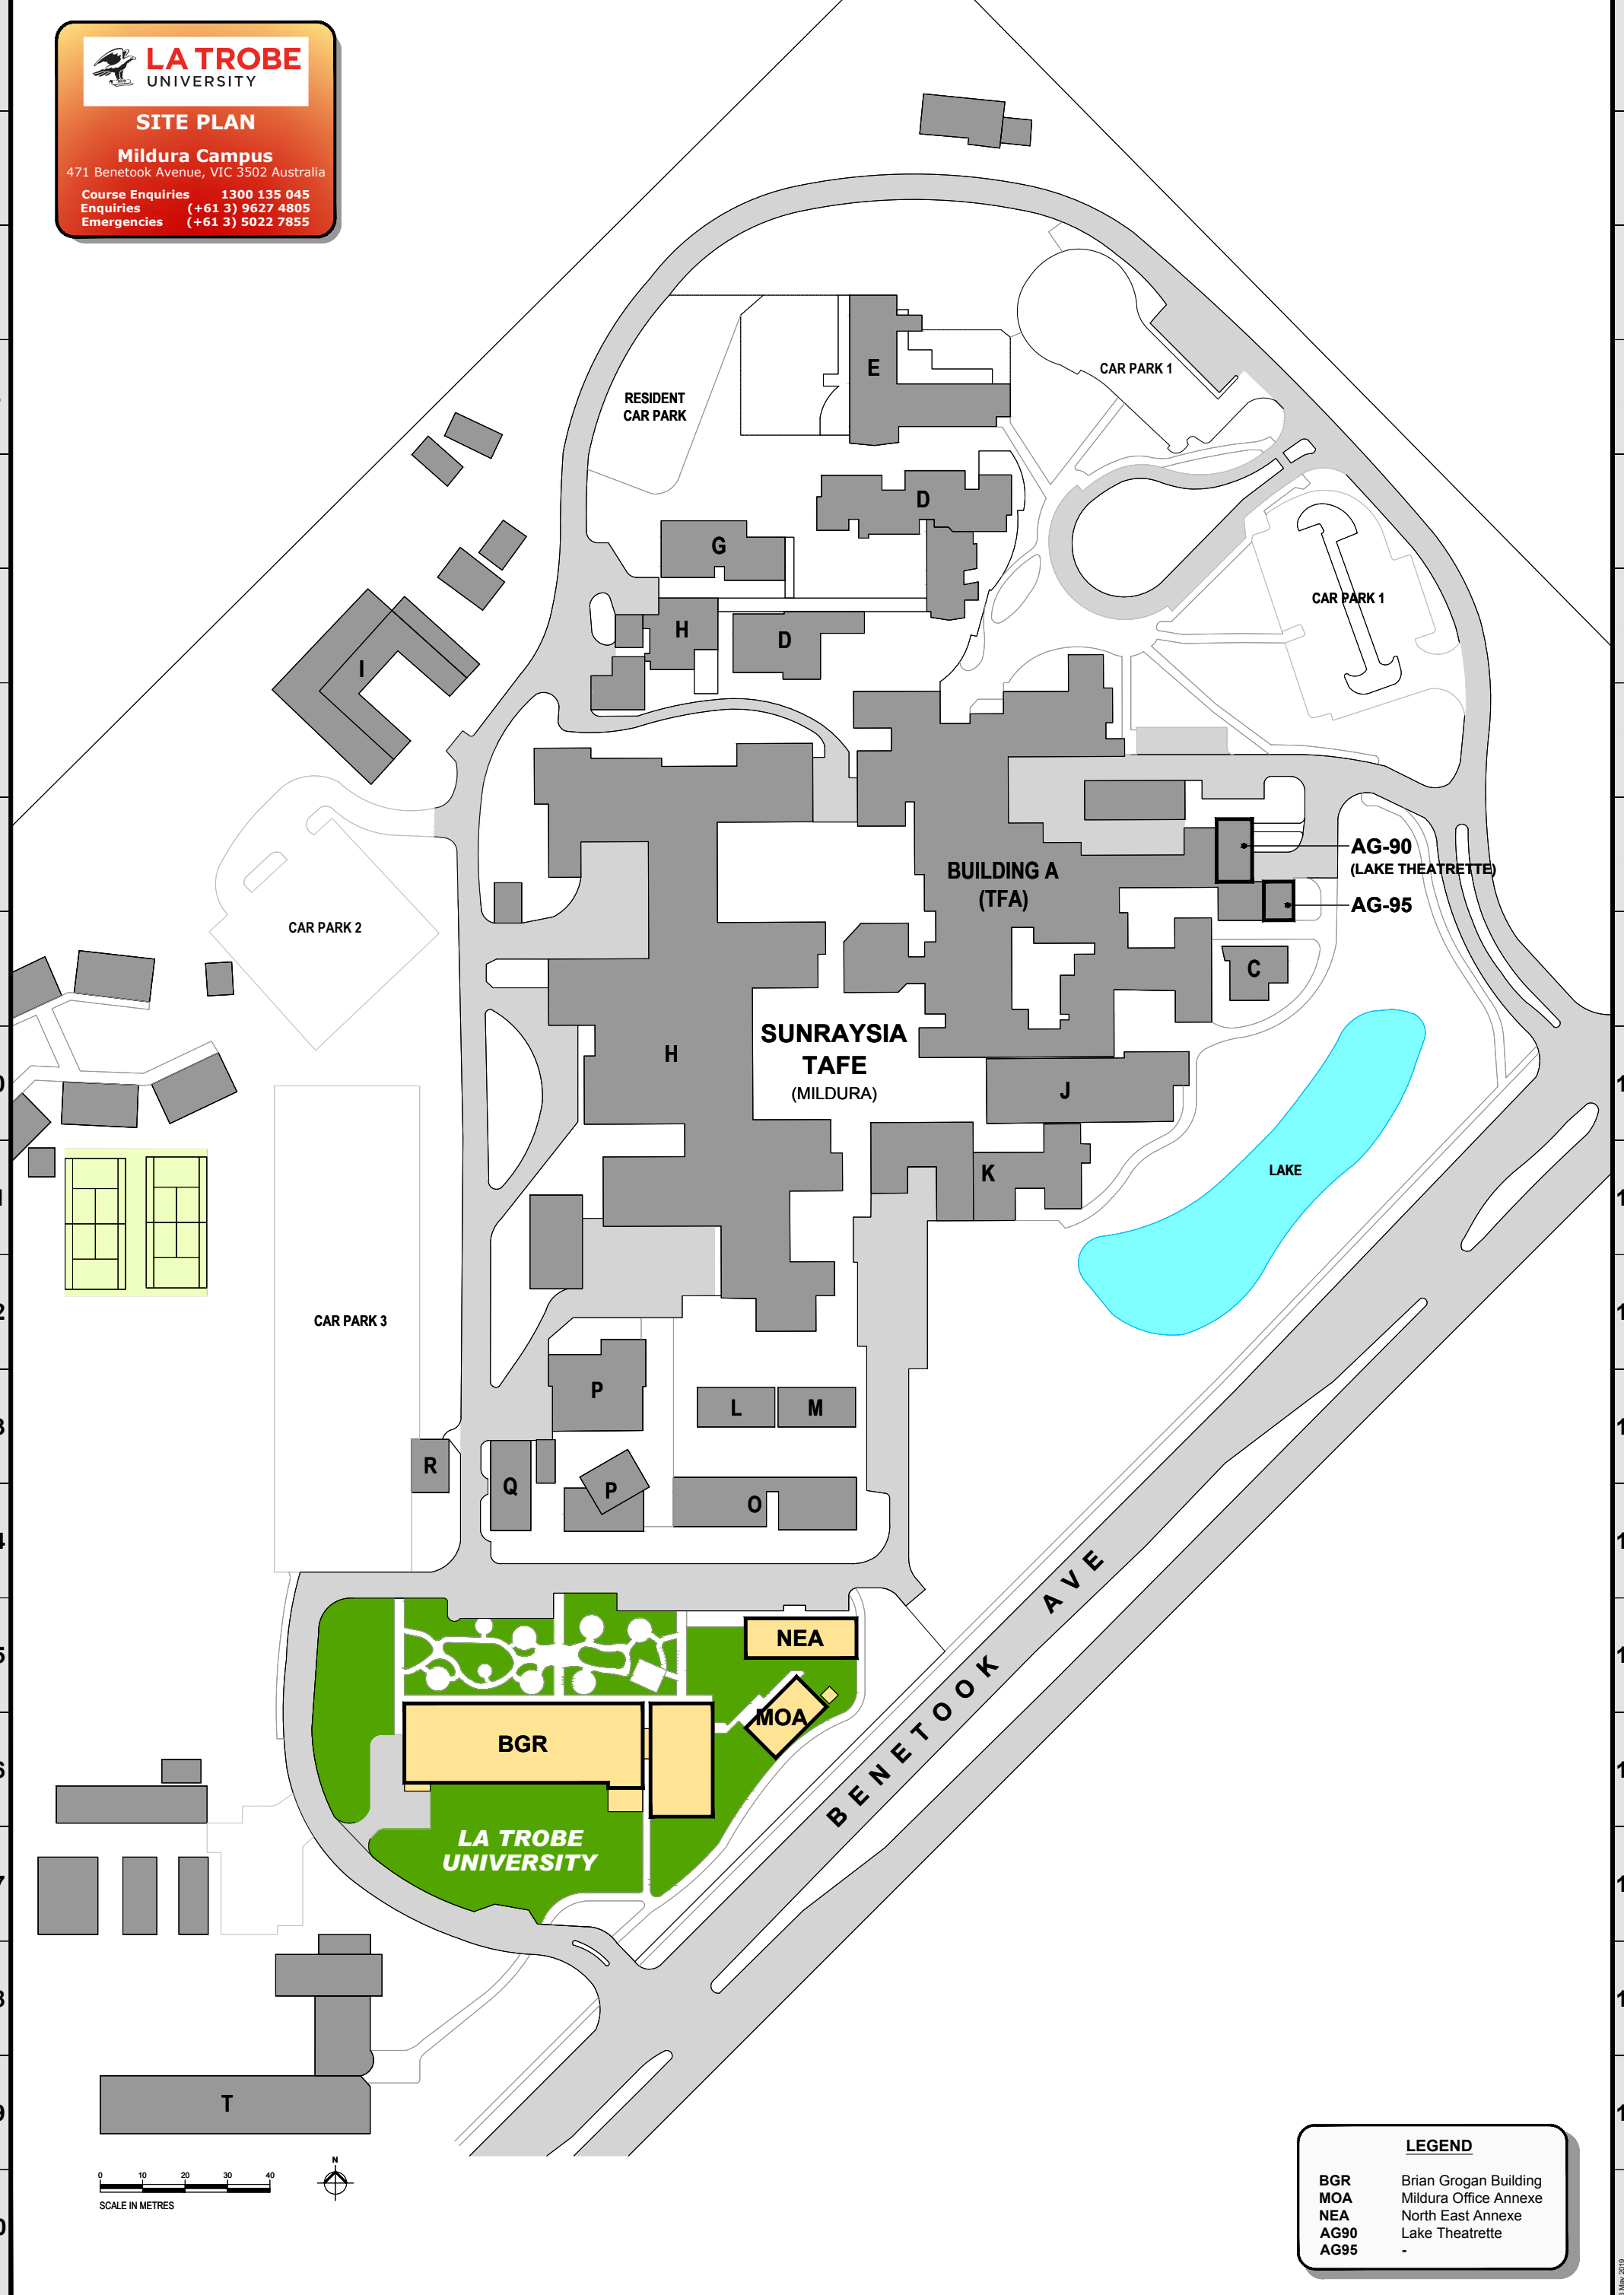

A B C D E F G H I J K L M N

1
2
3
4
5
6
7
8
9
10
11
12
13
14
15
16
17
18
19
20

LA TROBE UNIVERSITY

SITE PLAN

Mildura Campus
471 Benetook Avenue, VIC 3502 Australia

Course Enquiries 1300 135 045
Enquiries (+61 3) 9627 4805
Emergencies (+61 3) 5022 7855

LEGEND

BGR	Brian Grogan Building
MOA	Mildura Office Annexe
NEA	North East Annexe
AG90	Lake Theatre
AG95	-

A B C D E F G H I J K L M N