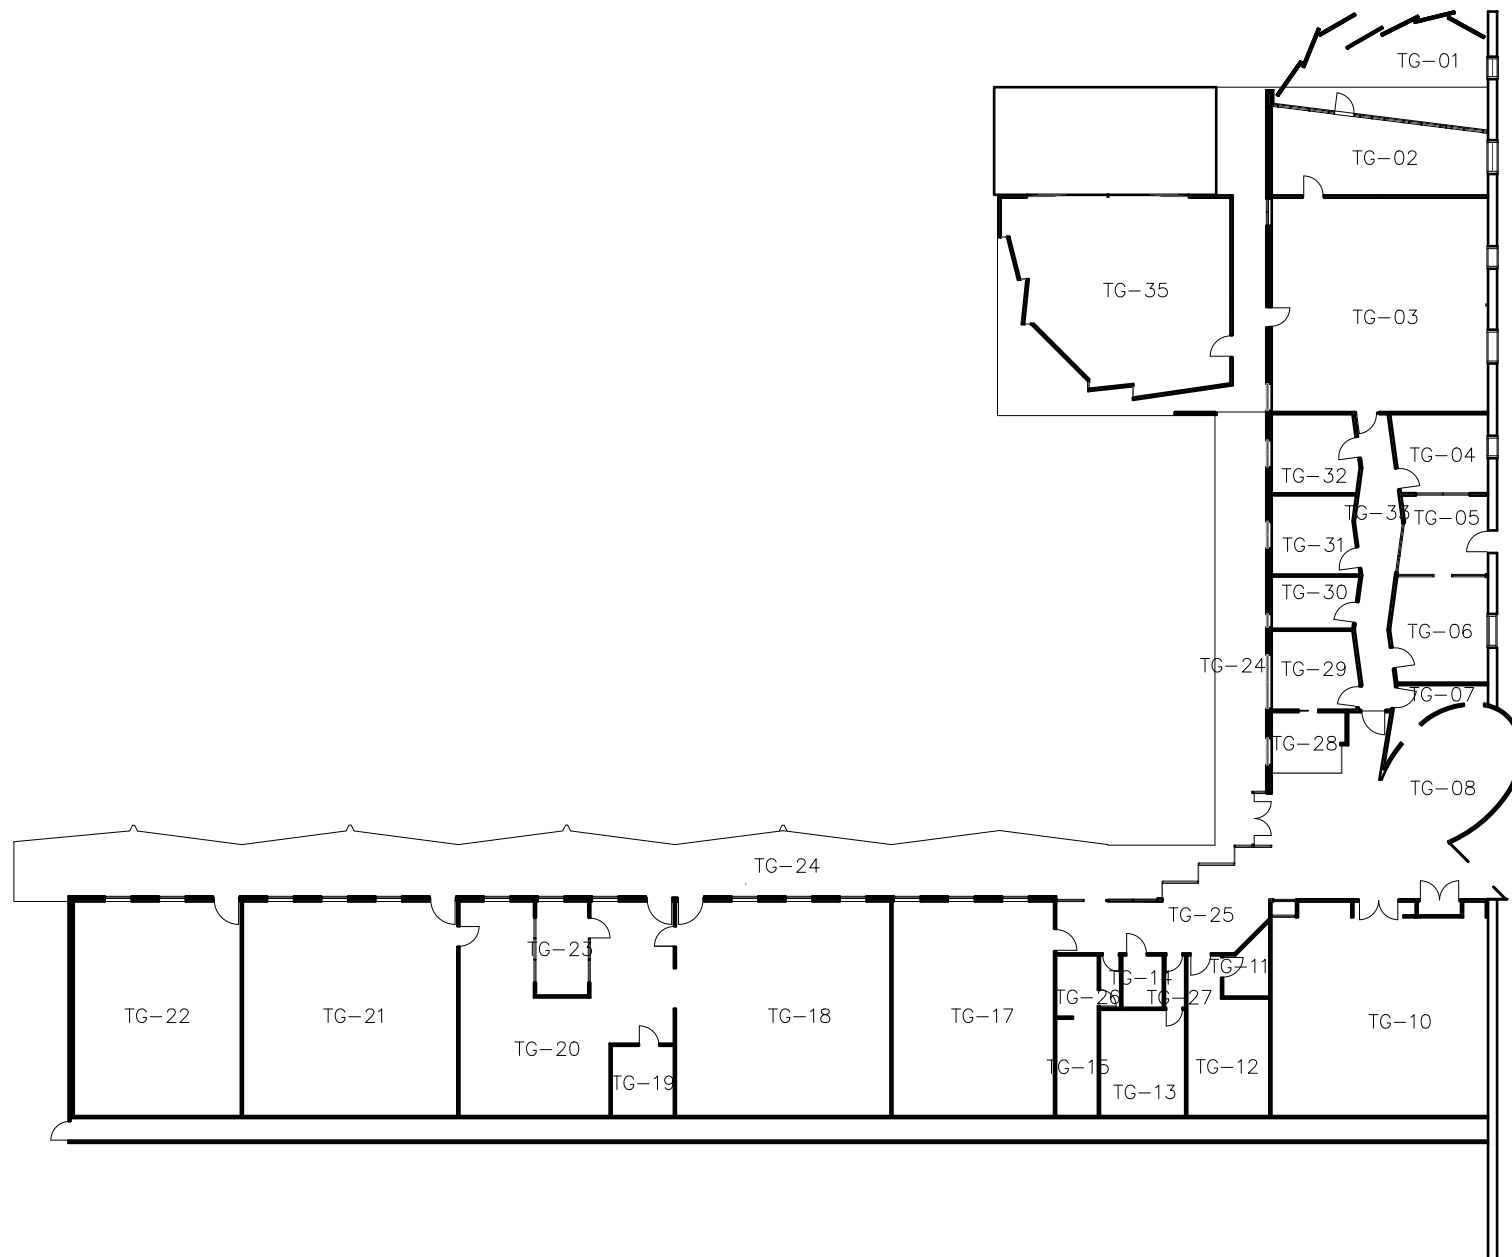

Title: **BASE PLAN**
SUNRAYSA TAFE BUILDING A
TFA - LEVEL 1

Dwg. no.: E 08 TFA BB SP1	Prepared by: I&O	Scale: 1:200@A3
Created: Aug 2009	Revision: 23.May.2019	Sheet: 1 of 1
Scale in metres:		North: N
		

Title: **BASE PLAN**
TFT (Building T Sunraysia)
LEVEL 1

Dwg. no.: S/T-027	Prepared by: I&O	Scale: 1:200@A3
Created: October 2017	Revision: 23.May.2019	Sheet: 1 of 1

All dimensions on site must be verified before commencing any works. This drawing is copyright and remains the property of La Trobe University.