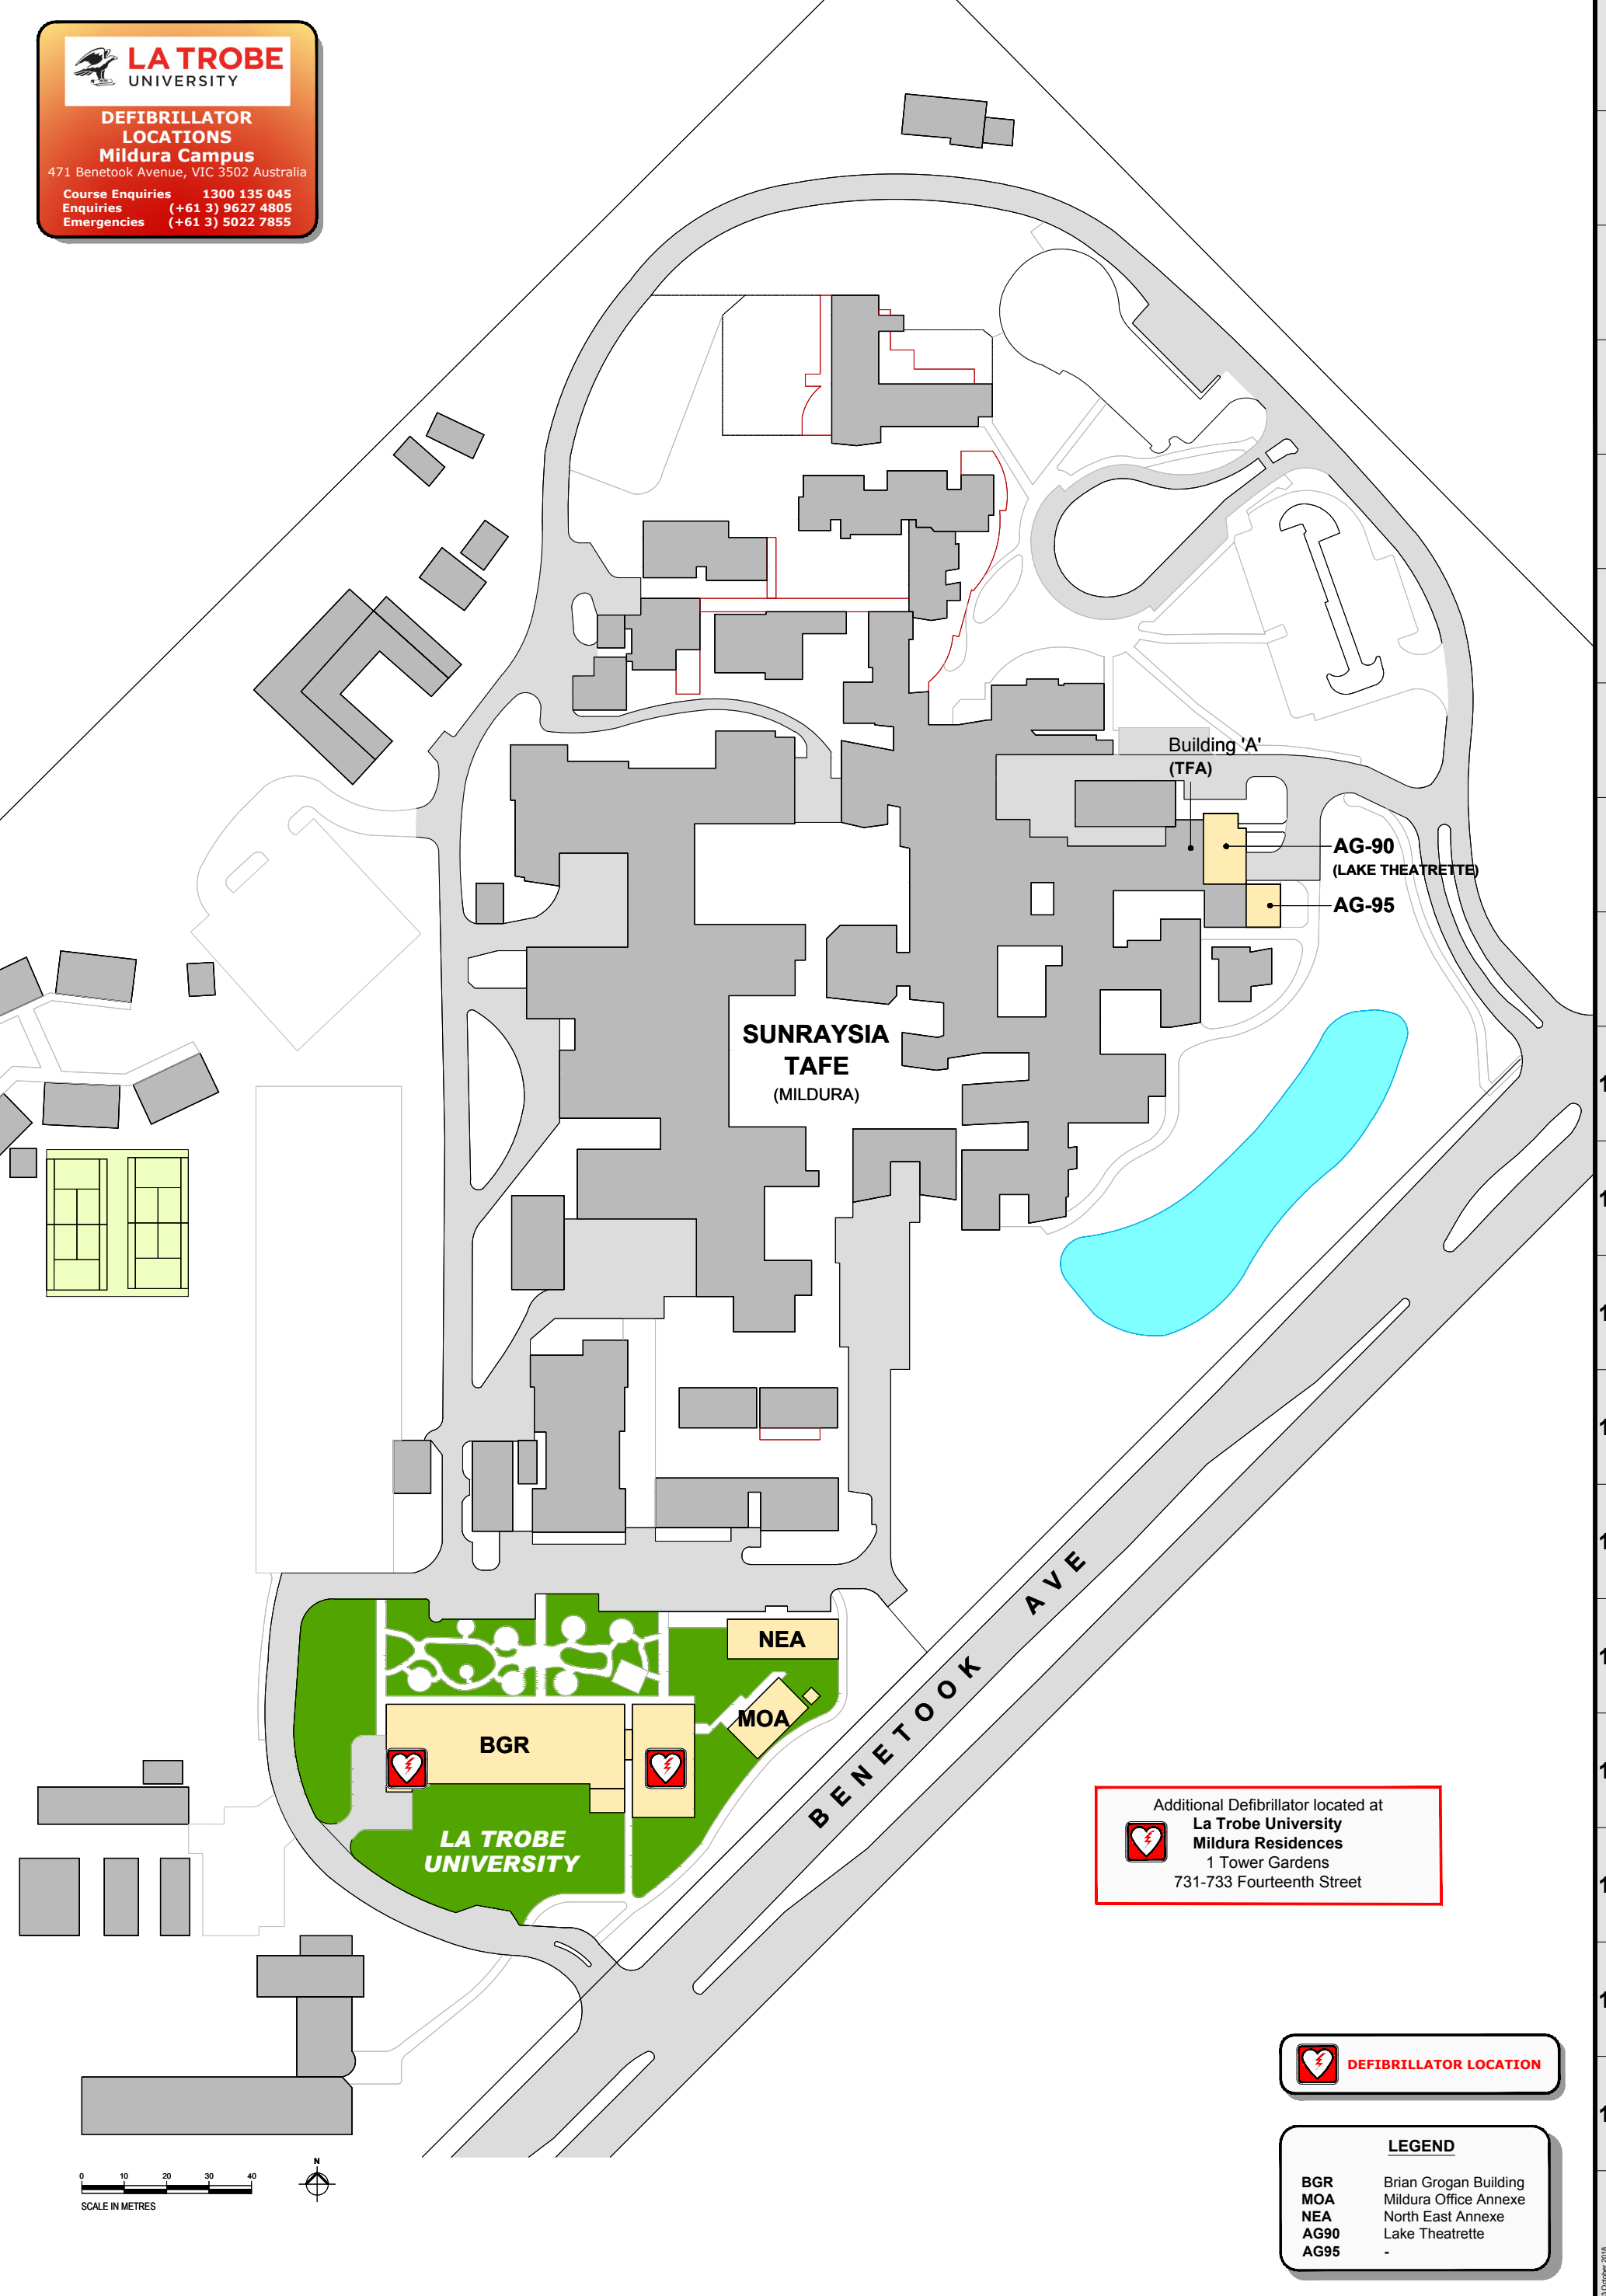

A B C D E F G H I J K L M N

1
2
3
4
5
6
7
8
9
10
11
12
13
14
15
16
17
18
19
20

LA TROBE UNIVERSITY

DEFIBRILLATOR LOCATIONS
Mildura Campus

471 Benetook Avenue, VIC 3502 Australia

Course Enquiries 1300 135 045
Enquiries (+61 3) 9627 4805
Emergencies (+61 3) 5022 7855

Additional Defibrillator located at
La Trobe University
Mildura Residences
1 Tower Gardens
731-733 Fourteenth Street

LEGEND

BGR	Brian Grogan Building
MOA	Mildura Office Annexe
NEA	North East Annexe
AG90	Lake Theatre
AG95	-

A B C D E F G H I J K L M N