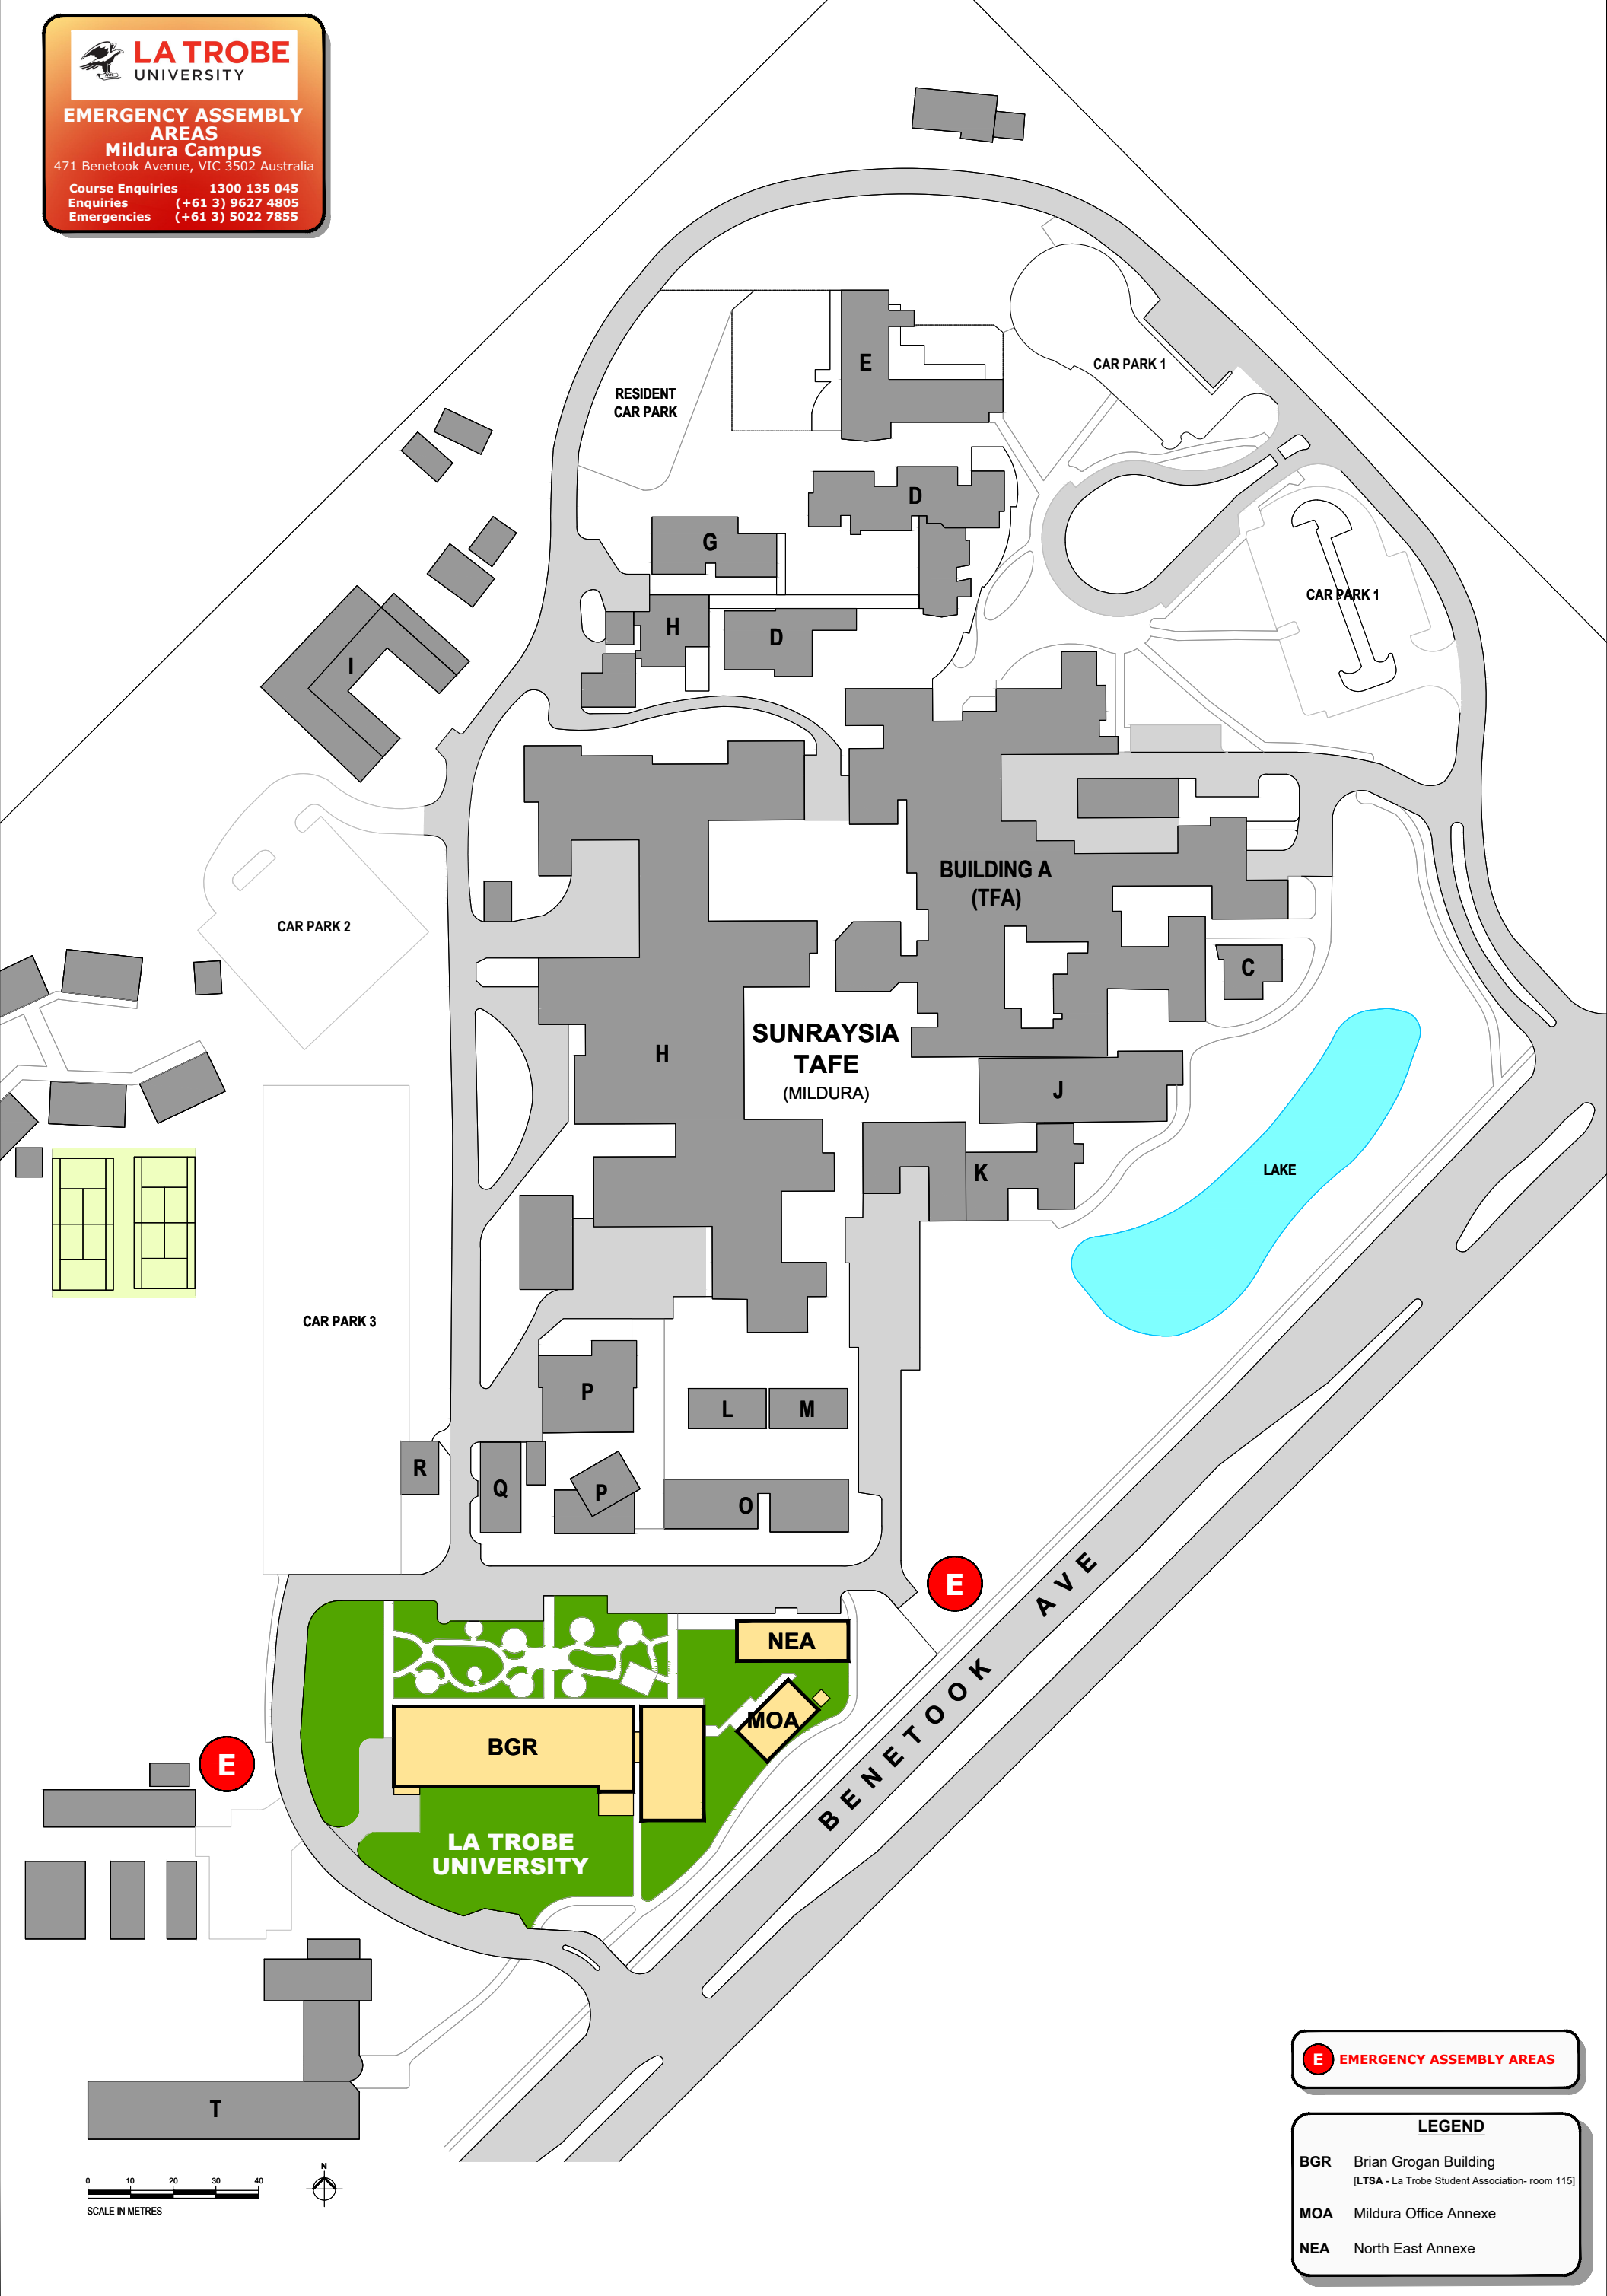

A B C D E F G H I J K L M N

1  
2  
3  
4  
5  
6  
7  
8  
9  
10  
11  
12  
13  
14  
15  
16  
17  
18  
19  
20

**LA TROBE UNIVERSITY**

**EMERGENCY ASSEMBLY AREAS**  
Mildura Campus  
471 Benetook Avenue, VIC 3502 Australia

Course Enquiries 1300 135 045  
Enquiries (+61 3) 9627 4805  
Emergencies (+61 3) 5022 7855

**E EMERGENCY ASSEMBLY AREAS**

**LEGEND**

**BGR** Brian Grogan Building  
(LTSA - La Trobe Student Association- room 115)

**MOA** Mildura Office Annexe

**NEA** North East Annexe

A B C D E F G H I J K L M N