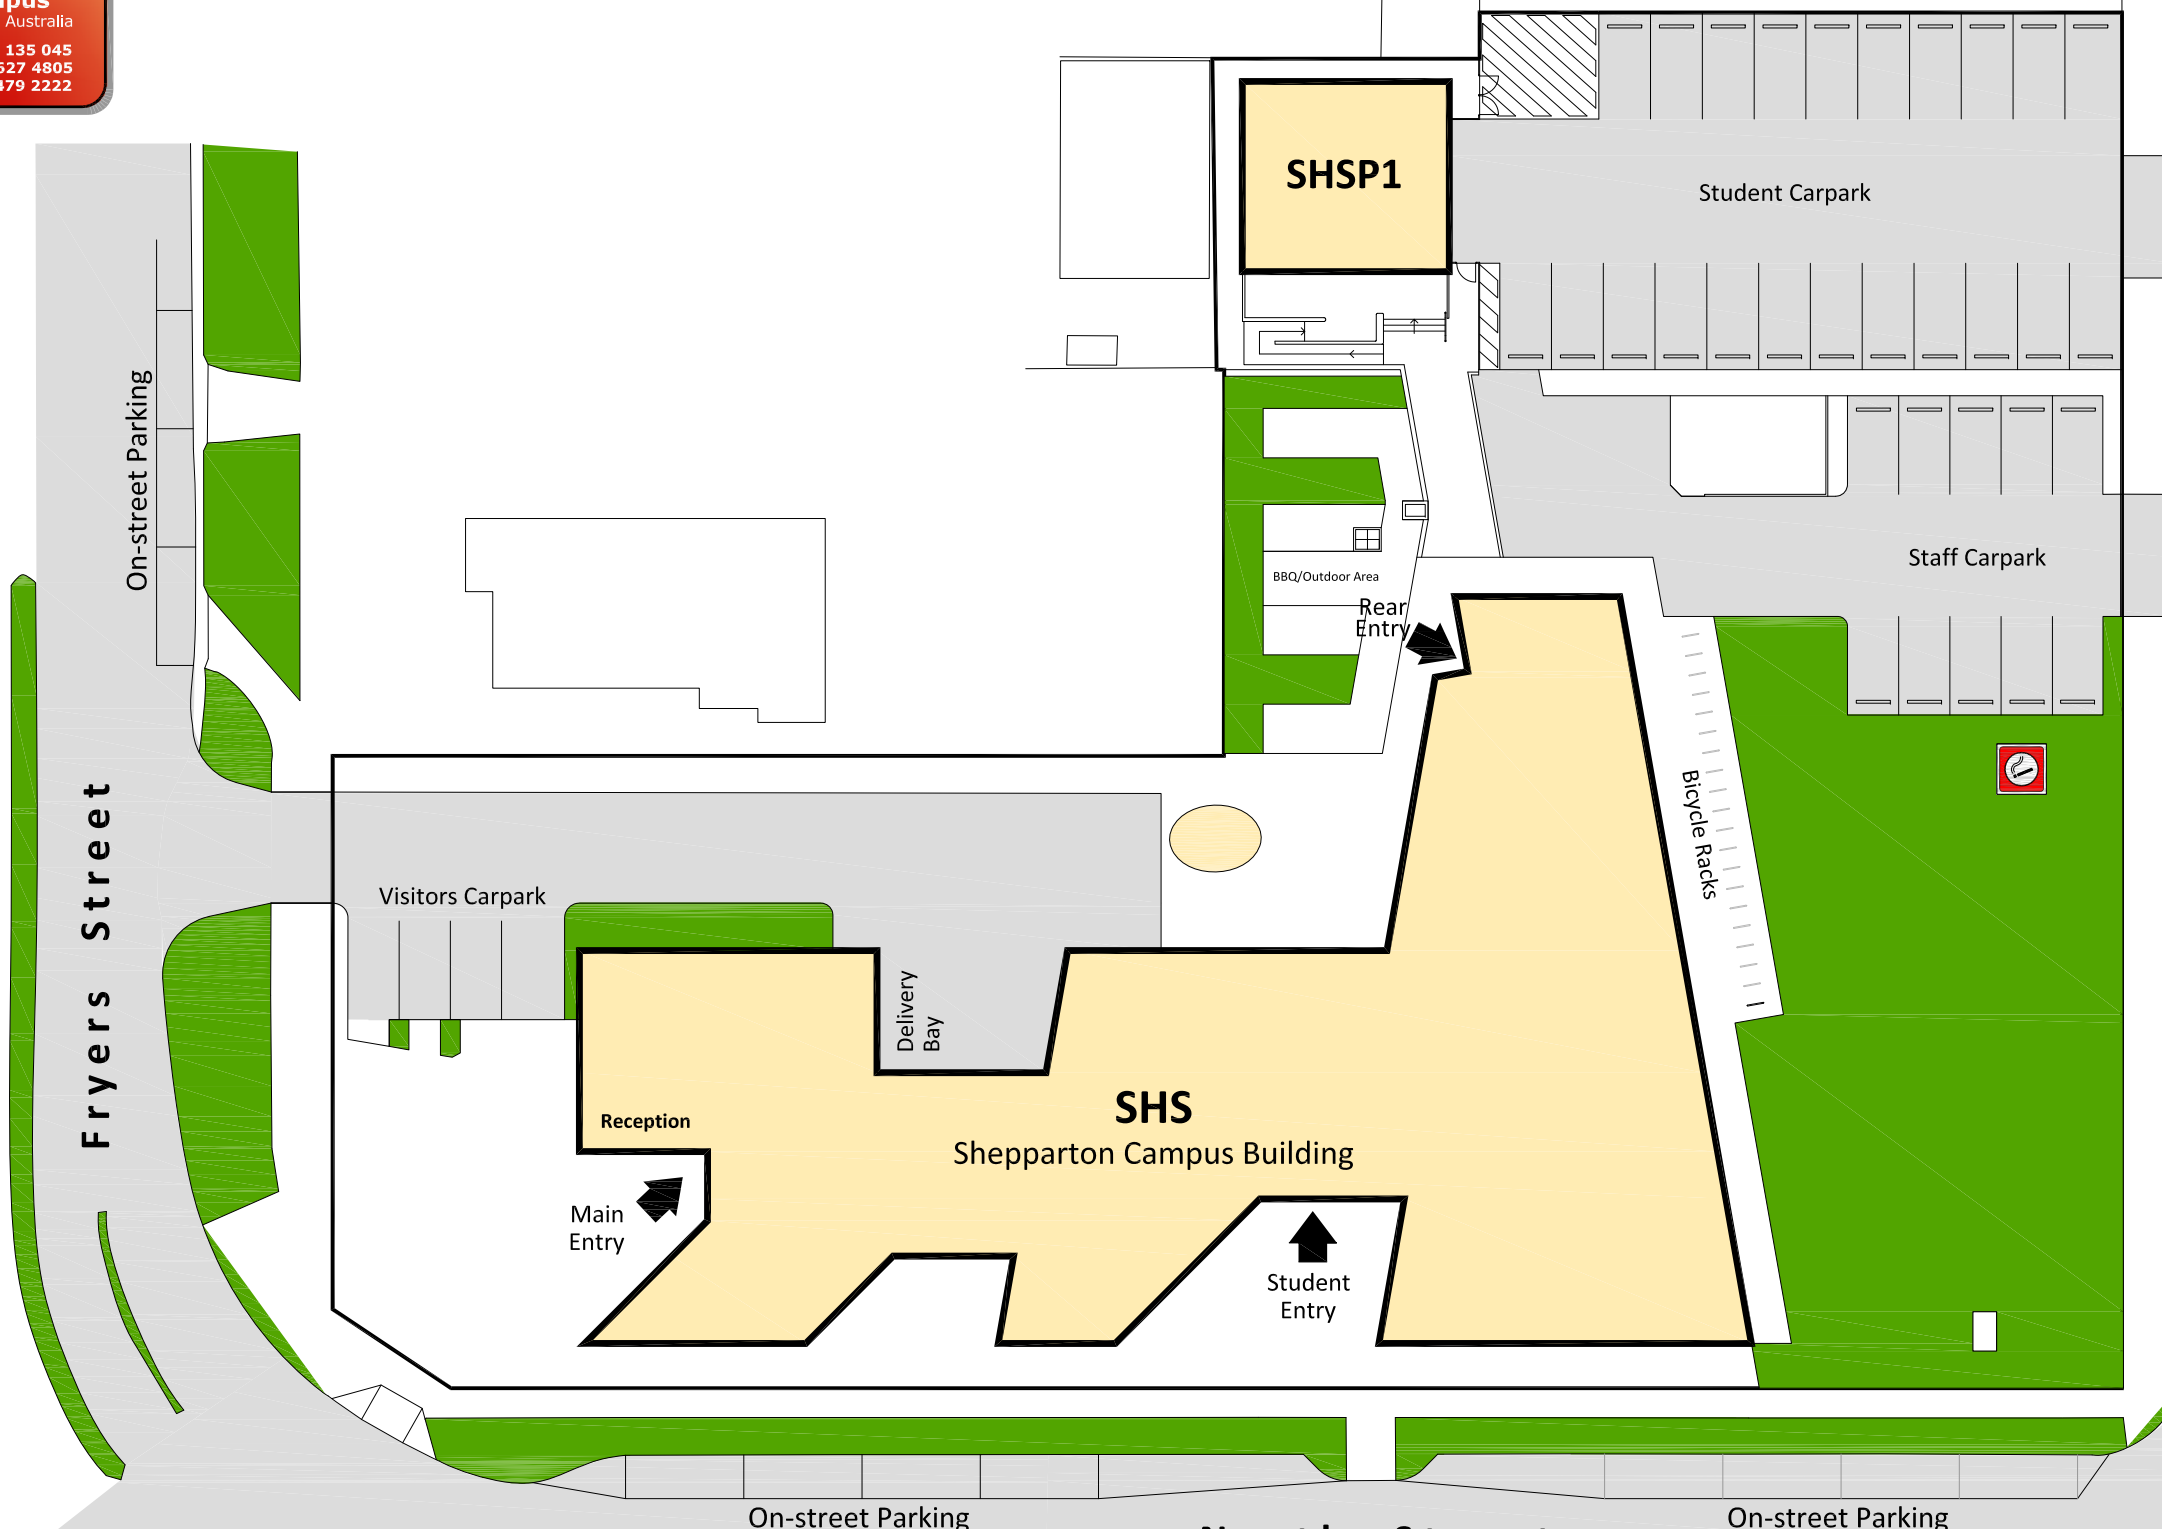

A B C D E F G H I J K L M N O P Q R S T

1
2
3
4
5
6
7
8
9
10
11
12
13
14

LA TROBE UNIVERSITY

DESIGNATED SMOKING AREAS

Shepparton Campus
210 Fryers Street, VIC 3630 Australia

Course Enquiries 1300 135 045
Enquiries (+61 3) 9627 4805
Emergencies 9479 2222

One Way ↑
Stewart Street
One Way ↑

To High Street →
To Railway Station →

DESIGNATED SMOKING AREA