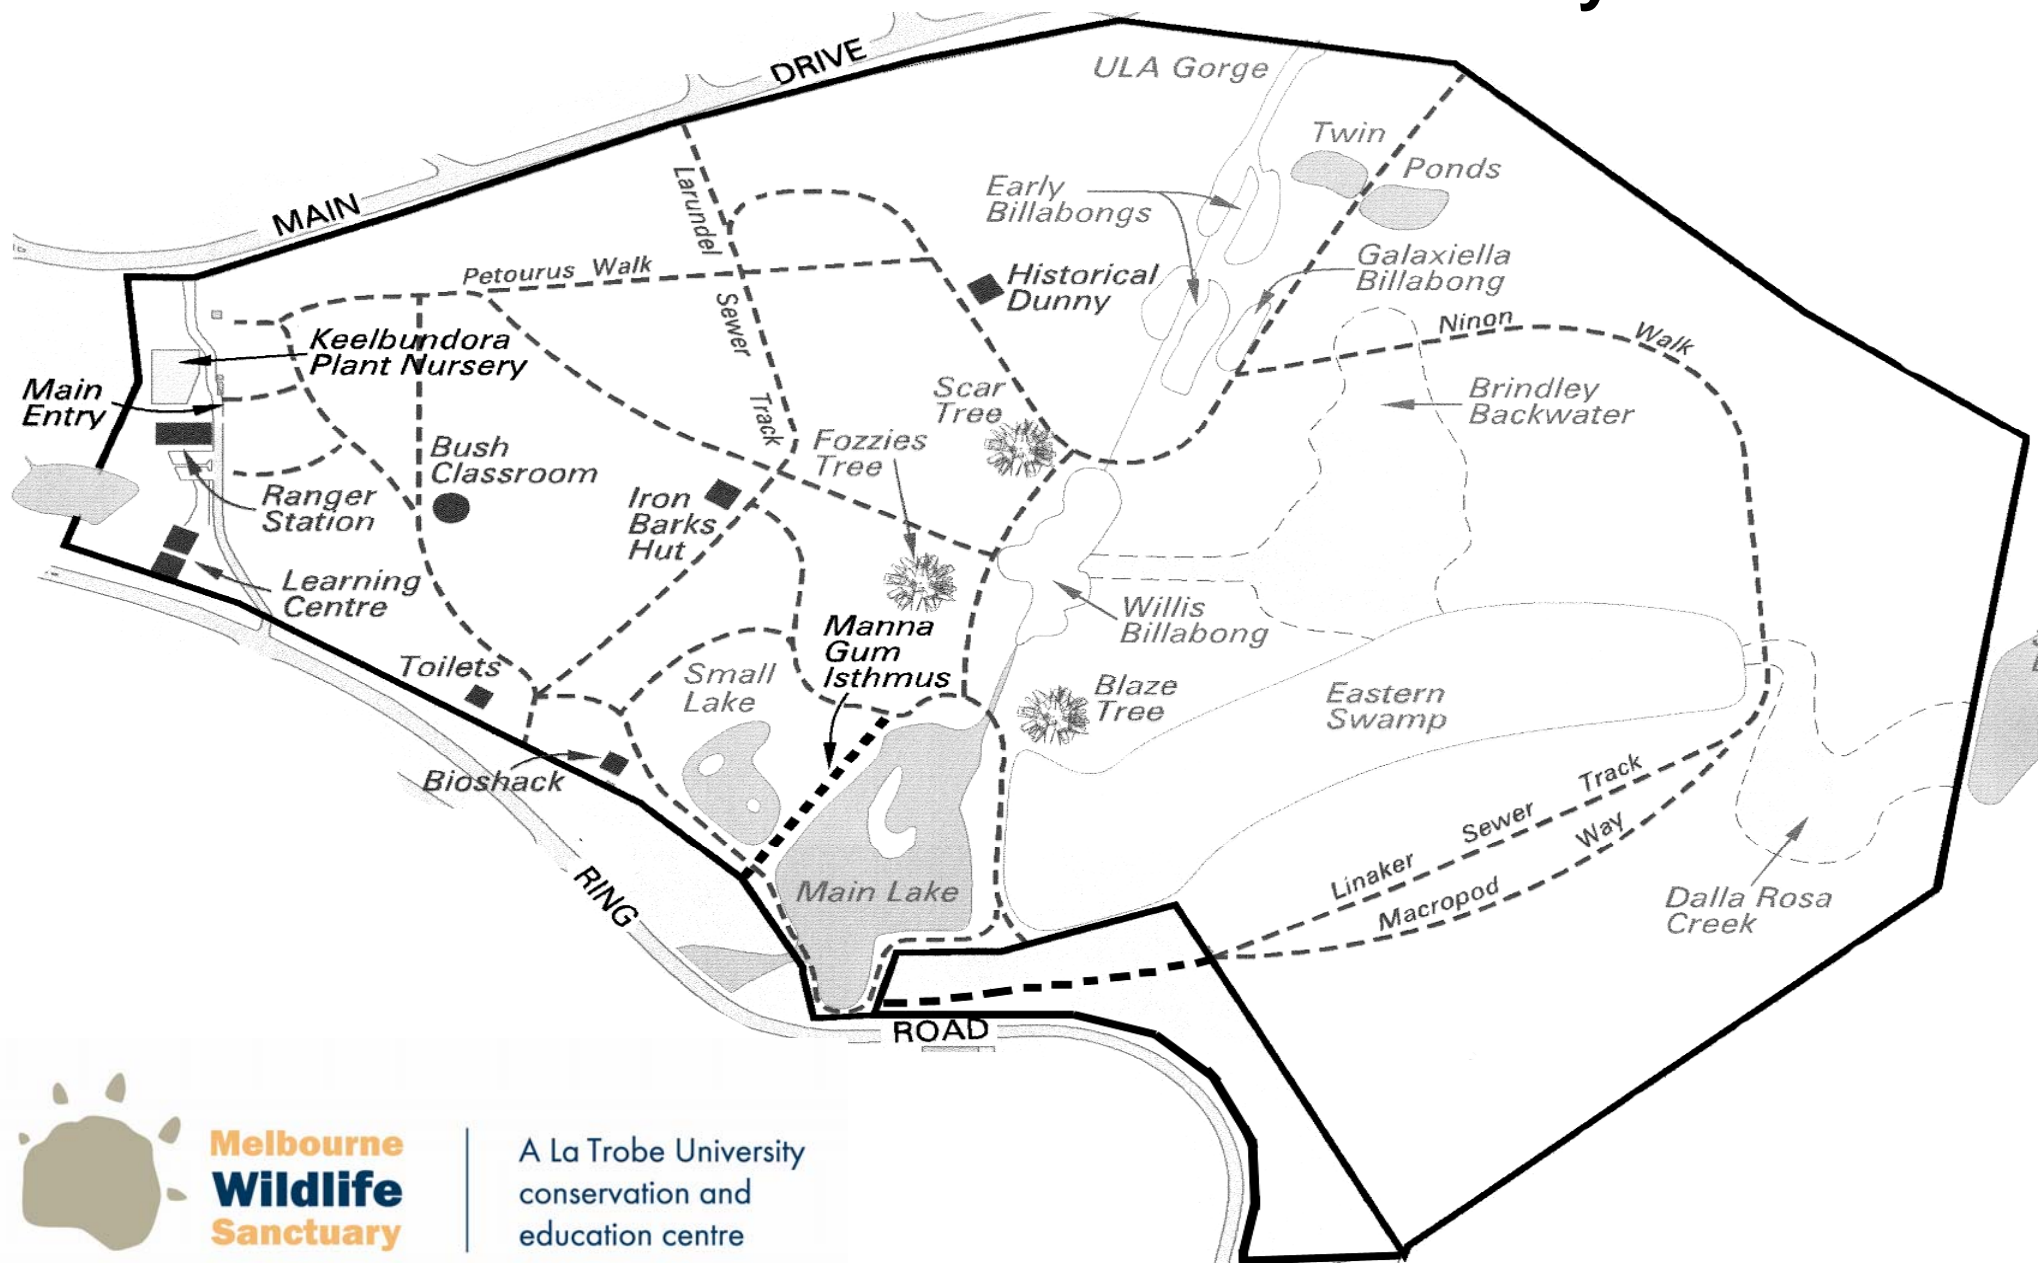

The Melbourne Wildlife Sanctuary

**Melbourne
Wildlife
Sanctuary**

A La Trobe University
conservation and
education centre

www.latrobe.edu.au/wildlife
03 94791206