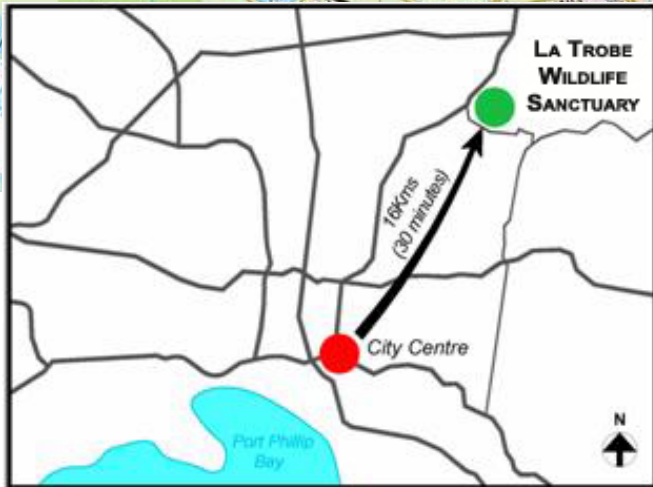

# La Trobe Wildlife Sanctuary Location Map Melways Ref 19G5