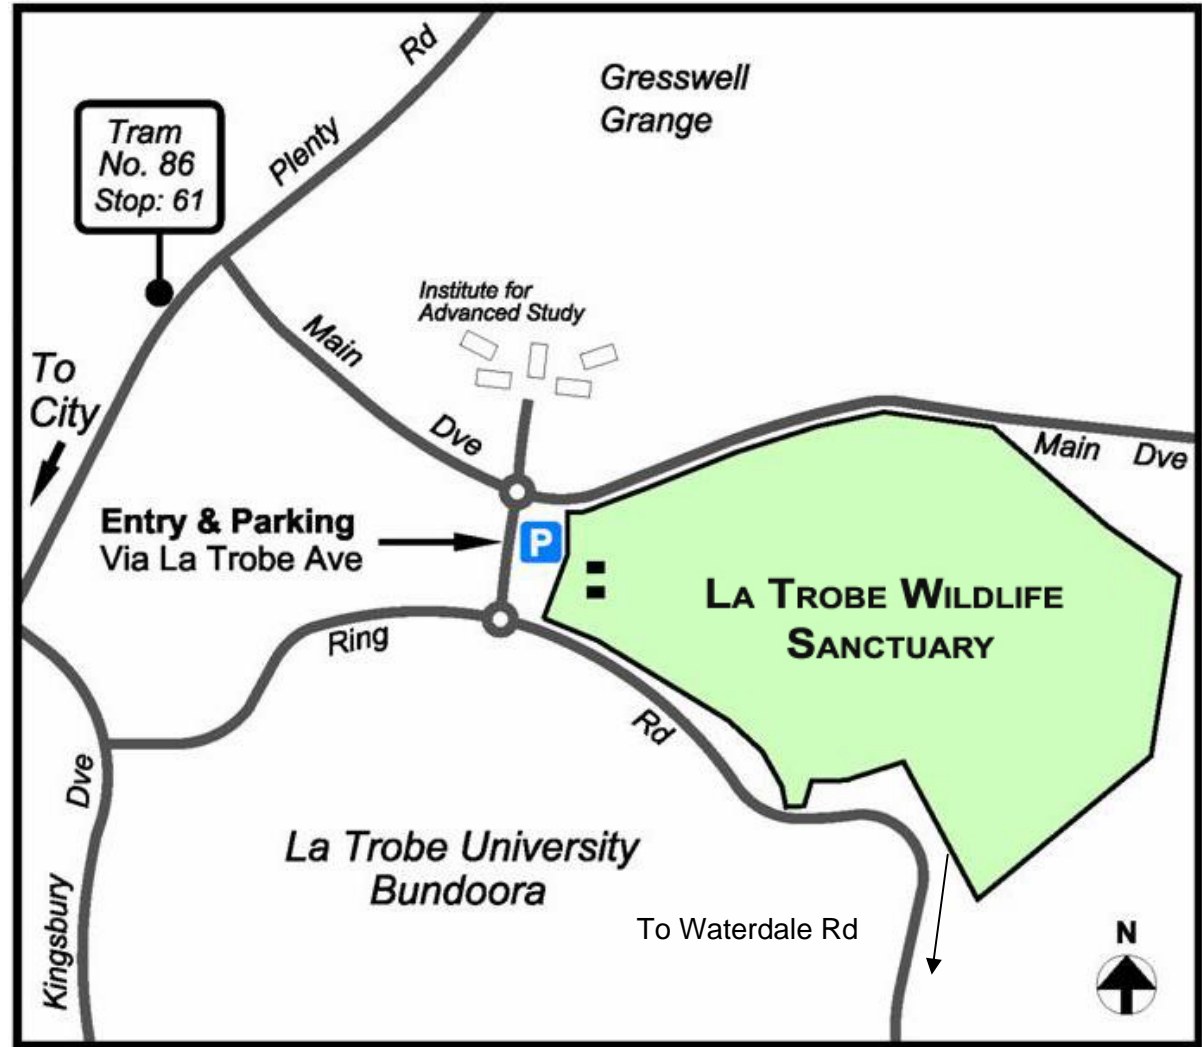

# La Trobe Wildlife Sanctuary Location Map Melways Ref 19G5

## Opening Hours

Sanctuary:	Sunday – Friday	10am – 3pm
Nursery:	Tues, Thurs, Fri, Sun	10am – 3pm