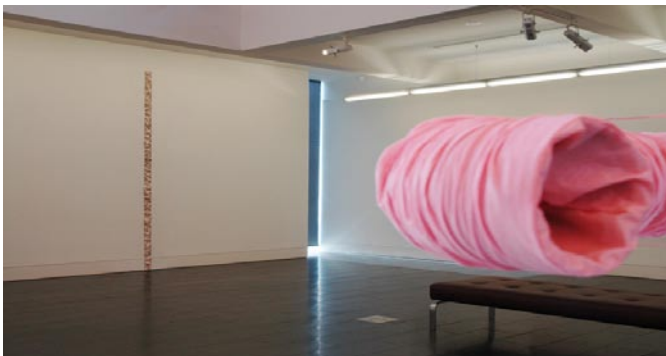

Penelope Lee & Jan Parker

Out On A Limb

Left: Penelope Lee, *Lab*, Champagne and strawberry flavoured latex dams, plastic piping and perspex, 2006, dimensions variable

In the background

Stripped down, Leather, wood and plaster, 2006, 310 cm high

Right: Jan Parker, *Slow vista series, untitled #4, #5*, 2006, Type C photographs on wood, 75 x 75cm,