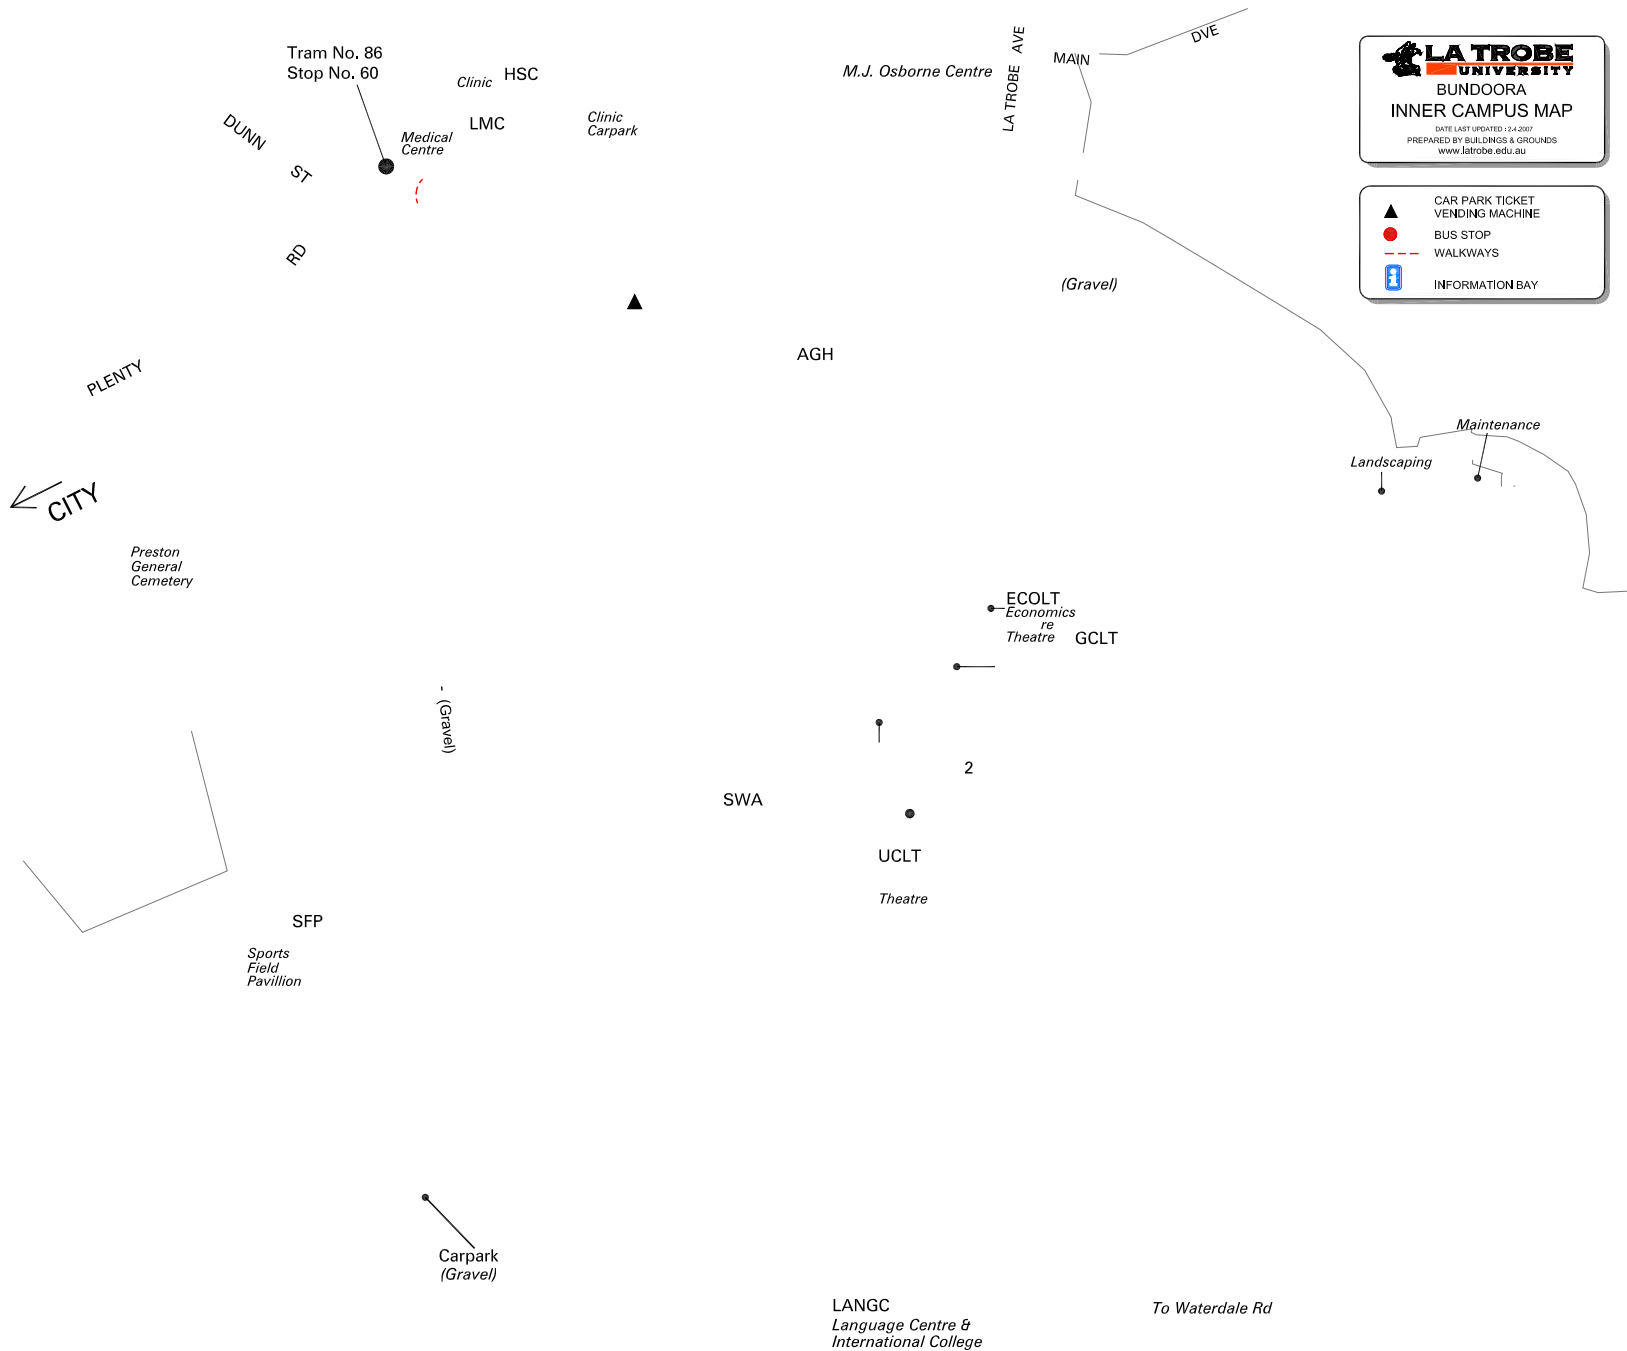

LA TROBE UNIVERSITY
BUNDOORA
INNER CAMPUS MAP
DATE LAST UPDATED: 1-4-2007
PREPARED BY BUILDINGS & GROUNDS
www.latrobe.edu.au

▲ CAR PARK TICKET VENDING MACHINE
● BUS STOP
- - - WALKWAYS
i INFORMATION BAY

Economics Lecture Theatre	ECOLT	H4
(Faculty Of Education Main Office - L3)		
Glass House Complex	AGH	F3
Glenn College Lecture Theatre	GCLT	J5
Health Sciences Clinic	HSC	D1
Humanities/Educ'n Complex	HUED	H5
Language Centre & International College	LANGC	G9
La Trobe Medical Centre	LMC	D1
R.L. Reid Building	REID	F4
South West Annexe	SWA	F5
Sports Field Pavillion	SFP	C6
Undercroft Lecture Theatre	UCLT	G6
West Lecture Theatres	WLT	E4

To Waterdale Rd