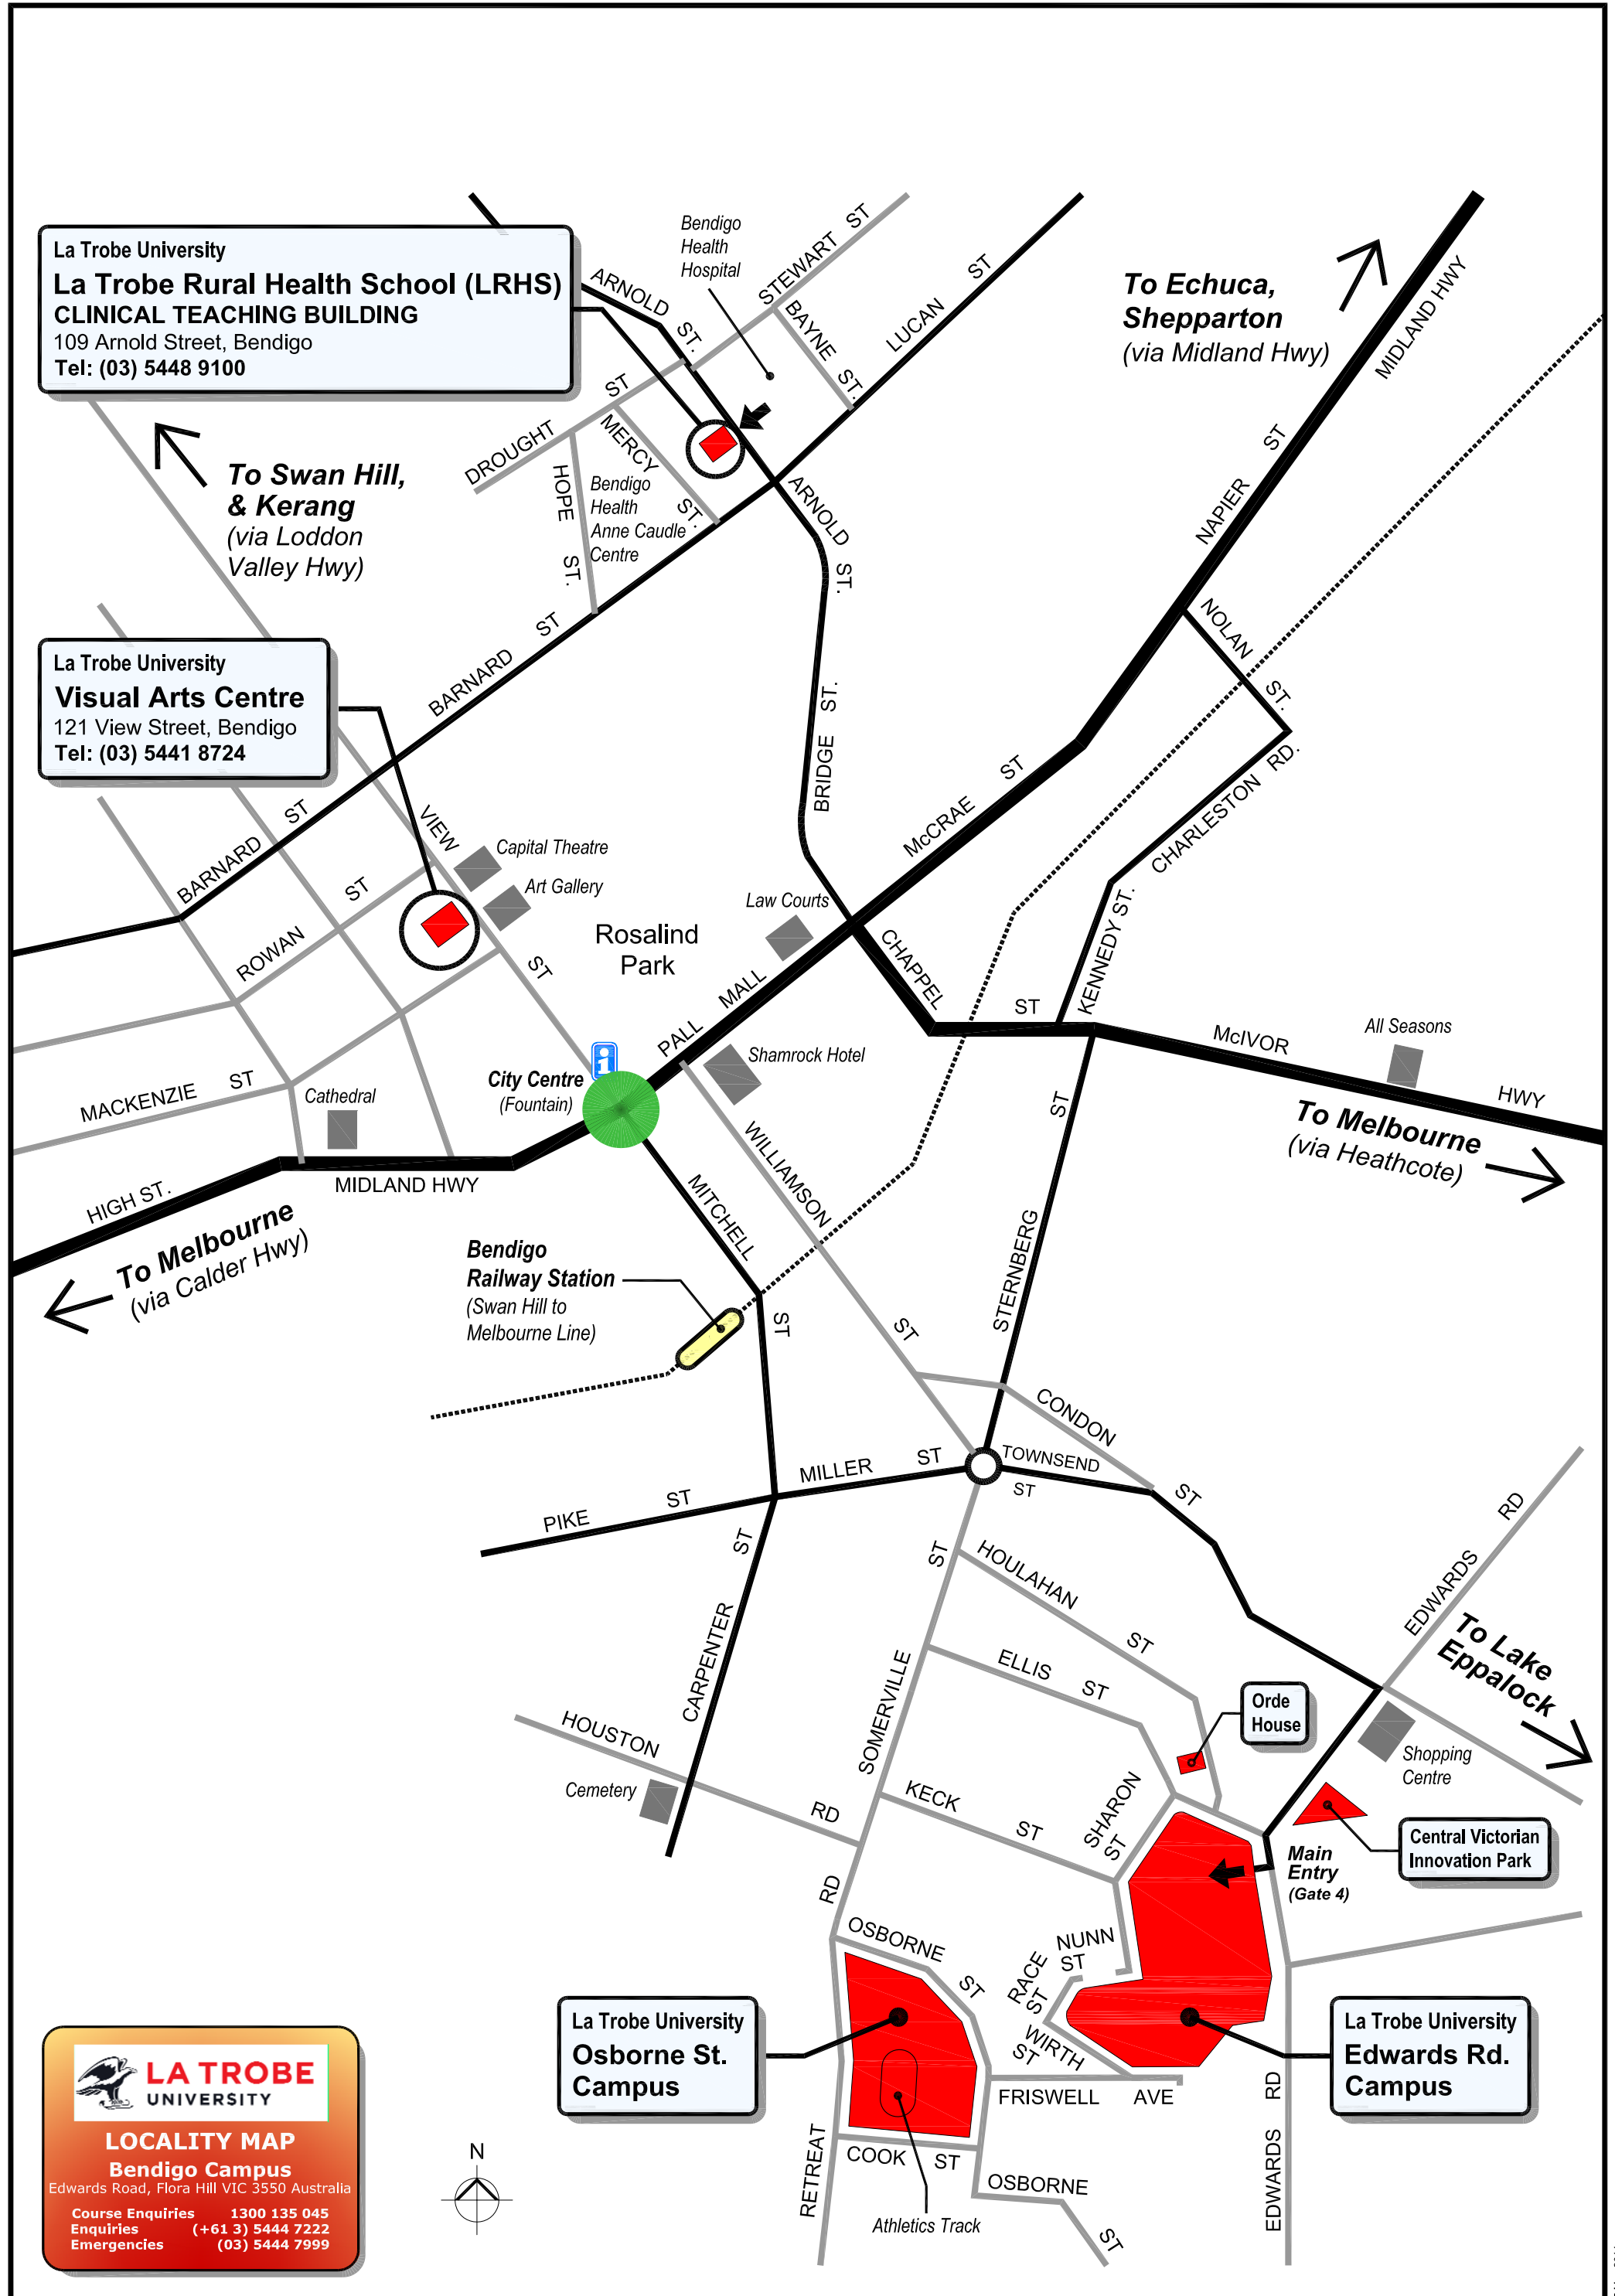

**LA TROBE UNIVERSITY**

**LOCALITY MAP**  
**Bendigo Campus**  
 Edwards Road, Flora Hill VIC 3550 Australia

Course Enquiries 1300 135 045  
 Enquiries (+61 3) 5444 7222  
 Emergencies (03) 5444 7999

La Trobe University  
**Osborne St. Campus**

La Trobe University  
**Edwards Rd. Campus**

To Echuca,  
 Shepparton  
 (via Midland Hwy)

To Swan Hill,  
 & Kerang  
 (via Loddon  
 Valley Hwy)

To Melbourne  
 (via Heathcote)

To Lake  
 Eppalock

To Melbourne  
 (via Calder Hwy)

Main  
 Entry  
 (Gate 4)