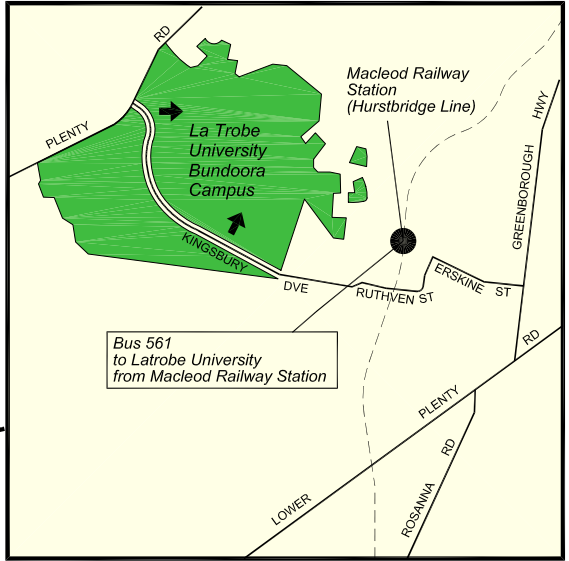

Melbourne Airport

La Trobe University Bundoora Campus
 Plenty Rd, Bundoora
 Tel: (03) 9479 1111

La Trobe University The Bouverie Centre
 50 Flemington St, Flemington
 Tel: (03) 9376 9844

Tram No. 86
 No. 86
 from Bourke St (City)
 to La Trobe University

La Trobe University City Campus
 215 Franklin St, City
 Tel: (03) 9285 5100

City centre

La Trobe University Kathleen Syme Centre
 251 Faraday St, Carlton
 Tel: (03) 8341 8500

Bus 561
 to Latrobe University
 from Macleod Railway Station

www.latrobe.edu.au

Locality map – Melbourne